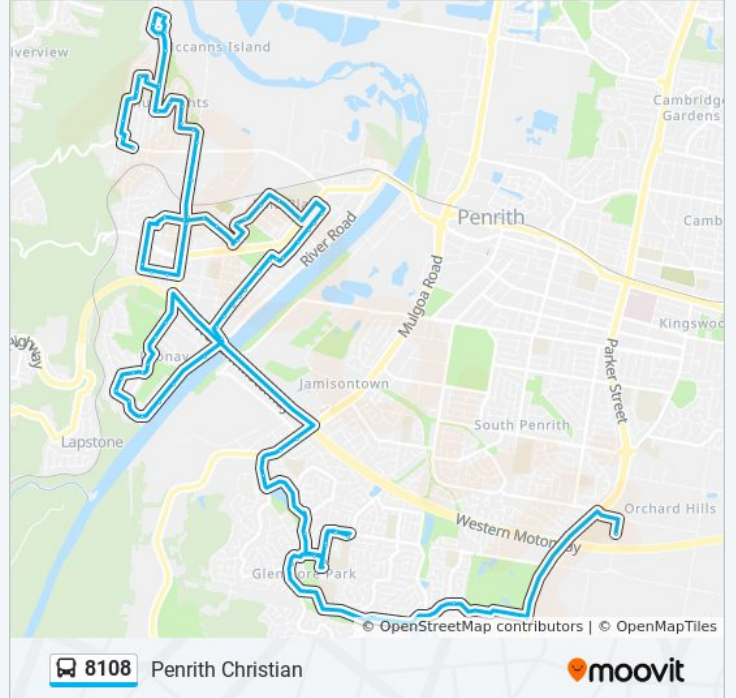

Direction: Penrith Christian

78 stops

[VIEW LINE SCHEDULE](#)

- Old Bathurst Rd opp Dempsey St
- Killuran Ave before Greenhaven Dr
- 61 Greenhaven Dr
- Parkwood Gr after Greenhaven Dr
- Parkwood Gr opp Emu Heights Public School
- Parkwood Gr at Trafalgar Rd
- Balaclava Rd after Trafalgar Rd
- Wedmore Rd after Balaclava Rd
- Wedmore Rd at Riverside Rd
- Riverside Rd opp Strathdon Rd
- Riverside Rd at Guy Pl
- Strathdon Rd after Riverside Rd
- Strathdon Rd at Riverside Rd
- Wedmore Rd at Riverside Rd
- Wedmore Rd opp Balaclava Rd
- Palomino Rd after Wedmore Rd
- Palomino Rd before Holstein Cl
- Palomino Rd after Haflinger Cl
- Palomino Rd opp Dartmoor Cct
- Palomino Rd opp Amber Cl
- Russell St before Old Bathurst Rd
- Russell St opp Bromley Rd

Direction: Penrith Christian

Stops: 78

Trip Duration: 67 min

Line Summary:

Russell St at Pyramid St
Russell St after Pyramid St
Forbes St at Brougham St
Forbes St before Grey St
Grey St before Kangaroo Pl
Pyramid St opp Brougham St
Pyramid St before Russell St
Pyramid St at Mundy St
Pyramid St before Nixon St
Lawson St opp Emu Plains Community Centre
Gardenia Ave at Short St
Gardenia Ave at Hartigan Ave
Gardenia Ave opp Mortimer St
Gardenia Ave opp Bellbrook Ave
Arms of Australia Inn Museum, Gardenia Ave
Sheppard Rd opp The Church of LDS
Sheppard Rd at Vincent Ave
Sheppard Rd at Francis Ave
Sheppard Rd at Warring Ave
Sheppard Rd before Dewdney Rd
Dewdney Rd before Nepean St
Nepean St opp Hunter Fields
Nepean St opp Cary St
Nepean St opp Forbes St
Nepean St opp McLean St
Nepean St opp Gough St
Huntington Reserve, Nepean St
Nepean St opp Tattersall Pl
Nepean St at River Rd
River Rd opp Urbane St
River Rd opp Parklands Ave
River Rd opp Willow Way
Leonay Pde opp Parklands Ave