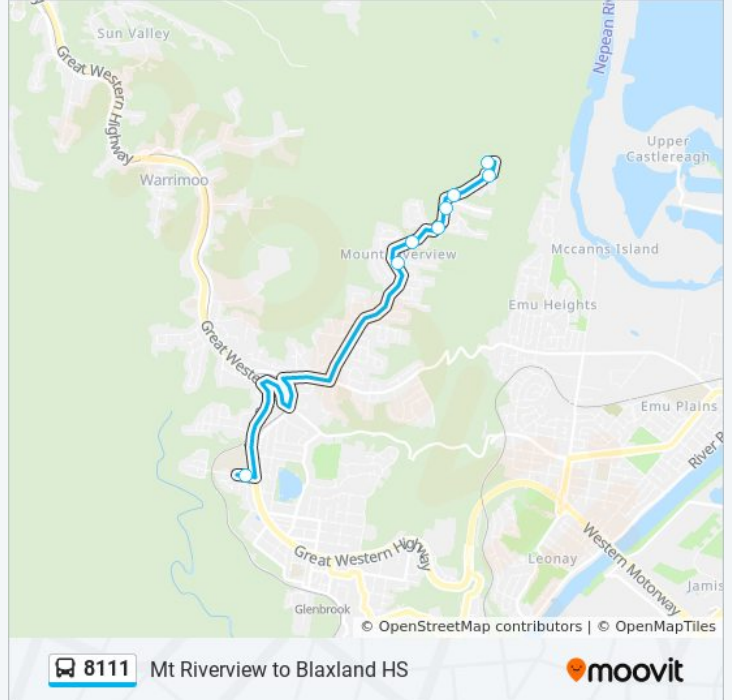

8111

Mt Riverview to Blaxland HS

Get The App

The 8111 bus line Mt Riverview to Blaxland HS has one route. For regular weekdays, their operation hours are:

(1) Blaxland High School: 8:05 AM

Use the Moovit App to find the closest 8111 bus station near you and find out when is the next 8111 bus arriving.

Direction: Blaxland High School

8 stops

[VIEW LINE SCHEDULE](#)

- Grand View Dr opp Vista Pde
- Vista Pde at Grand View Dr
- Grand View Dr after Summit St
- Emu Plains Rd opp Grand View Dr
- Emu Plains Rd before Rusden Rd
- Rusden Rd opp Mt Riverview Public School
- Rusden Rd at Bunbinla Ave
- Blaxland High School Bus Bay, Coughlan Rd

Direction: Blaxland High School

Stops: 8

Trip Duration: 20 min

Line Summary:

8111 bus time schedules and route maps are available in an offline PDF at moovitapp.com. Use the [Moovit App](#) to see live bus times, train schedule or subway schedule, and step-by-step directions for all public transit in Sydney.