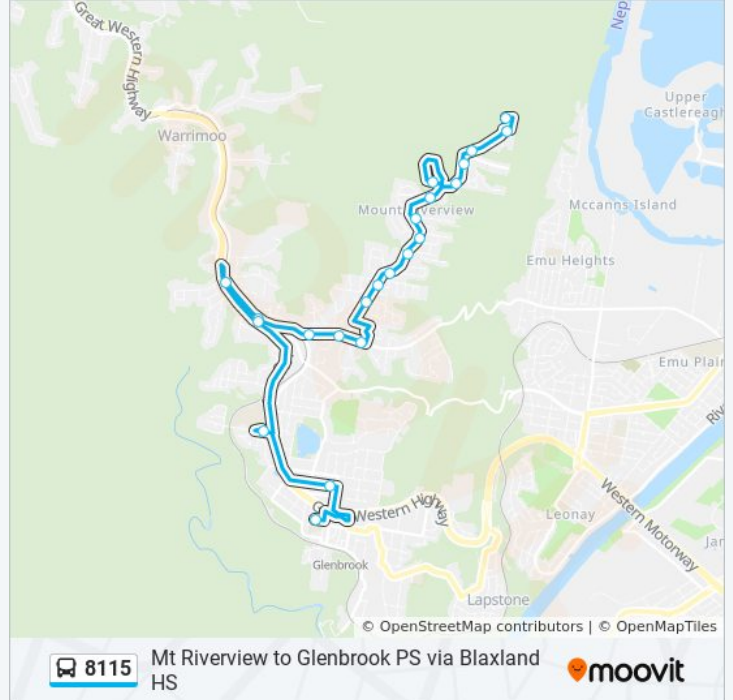

Use the Moovit App to find the closest 8115 bus station near you and find out when is the next 8115 bus arriving.

Direction: Glenbrook Primary

22 stops

[VIEW LINE SCHEDULE](#)

- Grand View Dr opp Vista Pde
- Vista Pde at Grand View Dr
- Grand View Dr after Summit St
- Emu Plains Rd opp Grand View Dr
- Emu Plains Rd before Rusden Rd
- Mount Riverview Public School, Blackbutt Cct (Hail & Ride)
- Rusden Rd opp Mt Riverview Public School
- Rusden Rd at Bunbinla Ave
- Rusden Rd after Nichols Pde
- Rusden Rd opp Bellereeve Ave
- Rusden Rd before Dixon Rd
- Rusden Rd at Sharwen Pl
- Rusden Rd opp Boorea St
- Blaxland East Public School, Old Bathurst Rd
- Old Bathurst Rd after The High Rd
- Old Bathurst Rd opp Park Ave
- Blaxland Station, Wilson Way
- Great Western Hwy opp Bridge Rd
- Blaxland Station, Great Western Hwy
- Blaxland High School Bus Bay, Coughlan Rd
- St Finabr's Primary School, King St

8115 bus Time Schedule

Glenbrook Primary Route Timetable:

Sunday	Not Operational
Monday	8:15 AM
Tuesday	8:15 AM
Wednesday	8:15 AM
Thursday	8:15 AM
Friday	Not Operational
Saturday	Not Operational

8115 bus Info

Direction: Glenbrook Primary

Stops: 22

Trip Duration: 28 min

Line Summary:

8115 bus time schedules and route maps are available in an offline PDF at moovitapp.com. Use the [Moovit App](#) to see live bus times, train schedule or subway schedule, and step-by-step directions for all public transit in Sydney.