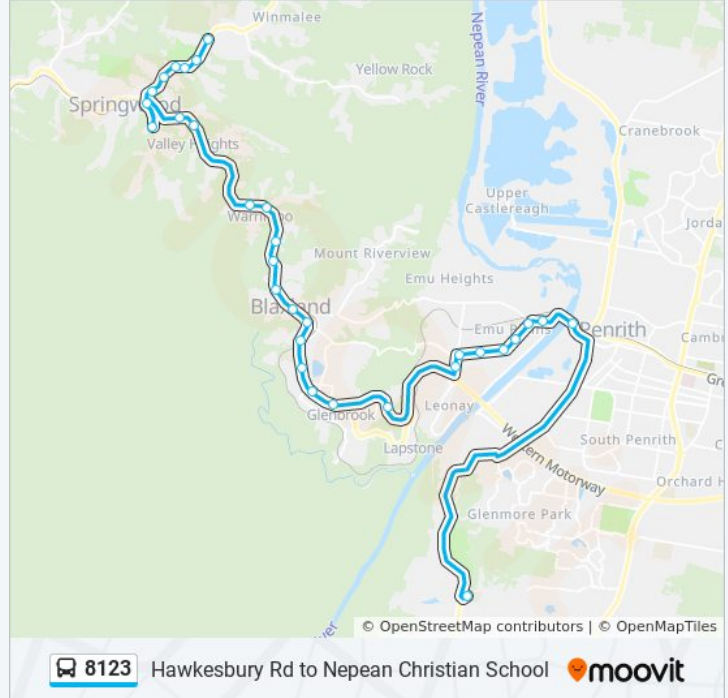

8123 bus Info
Direction: Nepean Christian Sch
Stops: 31
Trip Duration: 48 min
Line Summary:

RAAF Base Glenbrook, Great Western Hwy

Russell St opp Lucas St

Great Western Hwy after Russell St

Lennox Village, Great Western Hwy

Dukes Oval, Great Western Hwy

Great Western Hwy before Gardenia Ave

Great Western Hwy before Old Bathurst Rd

Great Western Hwy opp York St

Great Western Hwy at Bruce Neale Dr

Nepean Christian School, School Grounds,
Mulgoa Rd