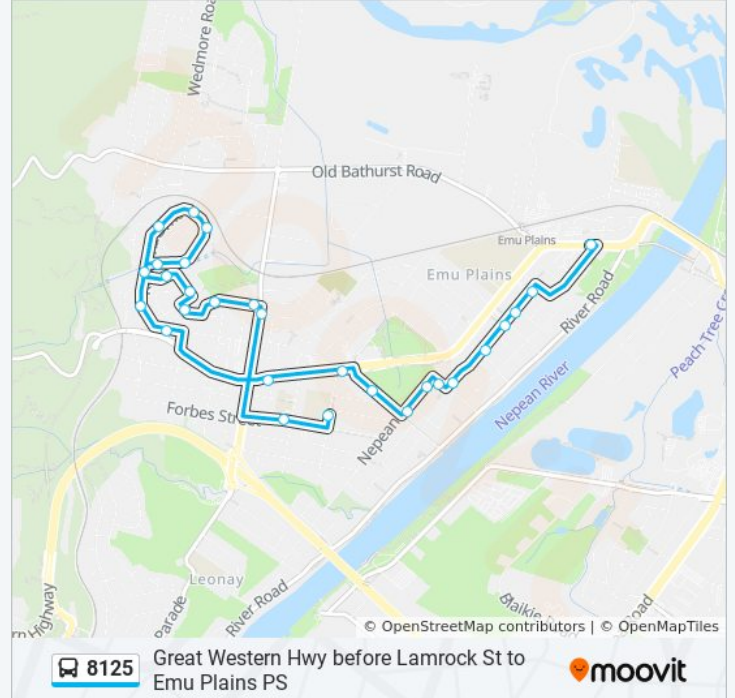

(1) Emu Plains Primary: 08:25

Use the Moovit App to find the closest 8125 bus station near you and find out when is the next 8125 bus arriving.

**Direction: Emu Plains Primary**

28 stops

[VIEW LINE SCHEDULE](#)

- Great Western Hwy opp York St
- Sheppard Rd opp The Church of LDS
- Sheppard Rd at Vincent Ave
- Sheppard Rd at Francis Ave
- Sheppard Rd at Warring Ave
- Sheppard Rd before Dewdney Rd
- Dewdney Rd before Nepean St
- Nepean St opp Hunter Fields
- Nepean St opp Cary St
- Cary St at Stansbury St
- Great Western Hwy opp Lennox Village
- Great Western Hwy before Russell St
- Jamieson St after Grey St
- Koloona Dr after Kiama Pl
- Koloona Dr at Barina Cres
- Koloona Dr at Adelong Cl
- Koloona Dr after Monaro Pl
- Koloona Dr before Banjo Cres
- Koloona Dr after Banjo Cres
- Koloona Dr opp Kyre Cres
- Koorine Ave after Koloona Dr

**Stops:** 28

**Trip Duration:** 20 min

**Line Summary:**

Koorine Ave at Bunyarra Dr

Kathleen St opp Grey St

Pyramid St opp Brougham St

Pyramid St before Russell St

Russell St after Pyramid St

Our Lady Of The Way Catholic Primary School,  
Forbes St

Emu Plains Public School, Emerald St

8125 bus time schedules and route maps are available in an offline PDF at [moovitapp.com](https://moovitapp.com). Use the [Moovit App](#) to see live bus times, train schedule or subway schedule, and step-by-step directions for all public transit in Sydney.