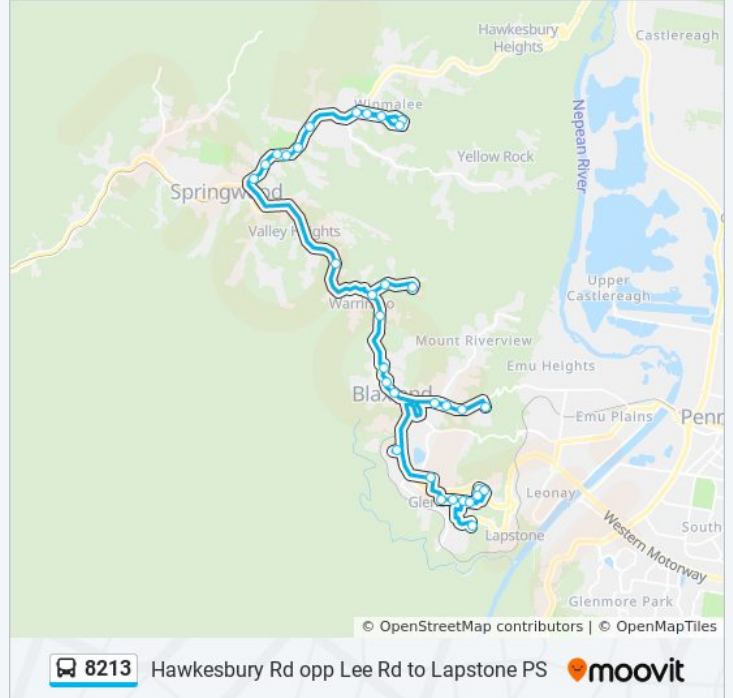

Use the Moovit App to find the closest 8213 bus station near you and find out when is the next 8213 bus arriving.

Direction: Lapstone Primary

33 stops

[VIEW LINE SCHEDULE](#)

- Hawkesbury Rd opp Lee Rd
- Lee Rd before Reid Rd
- Lee Rd opp Glenelgin Rd
- Lee Rd at Semana Pl
- Tall Timbers Rd opp Carramar Cres
- Hawkesbury Rd after Gahnia Way
- Hawkesbury Rd af Ellison Rd
- Hawkesbury Rd after Paterson Rd
- Hawkesbury Rd opp Springwood Golf Club
- Hawkesbury Rd opp Moore Rd
- Hawkesbury Rd after Lawson Rd
- GWH Service Rd after Sun Valley Rd
- Wycliffe Christian School, Rickard Rd
- Rickard Rd opp Cross St
- Railway Pde opp Warrimoo Station
- Railway Pde at Spurwood Rd
- Koala Rd after Attunga Rd
- Koala Rd at Baringa St
- Wilson Way opp Blaxland Station
- Old Bathurst Rd opposite Lookout Ave
- Joalah Ave at Bowaga Ave

Direction: Lapstone Primary

Stops: 33

Trip Duration: 69 min

Line Summary:

Blaxland East Public School, Old Bathurst Rd

Old Bathurst Rd after The High Rd

Blaxland High School Bus Bay, Coughlan Rd

St Finabr's Primary School, King St

Glenbrook Park, Park St

Lucasville Rd opp Explorers Rd

Lucasville Rd at May St

Mount St opp Hillside Cres

Mount St at Brookdale Tce

Hillside Cres after Mount St

Lucasville Rd before Brooklands Rd

Lapstone Public School, Achievement Ave