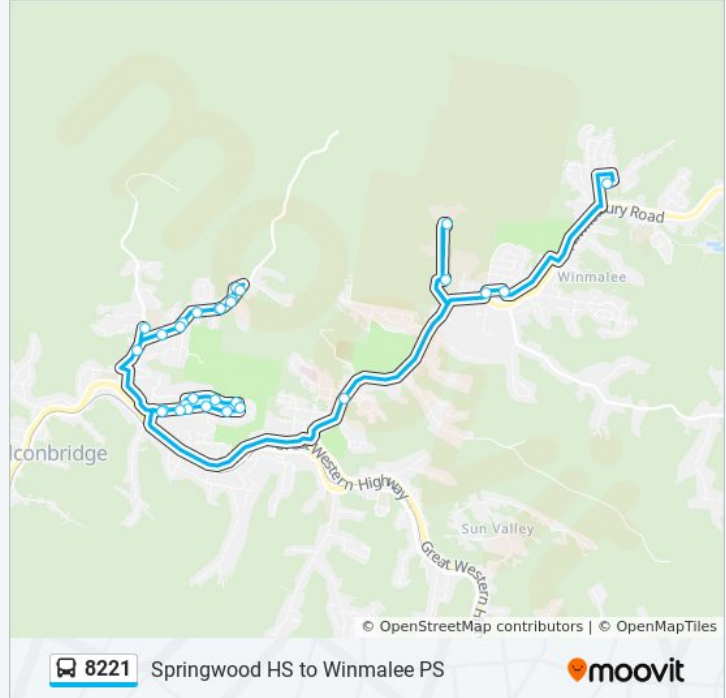

Direction: Winmalee Primary

29 stops

[VIEW LINE SCHEDULE](#)

- Springwood High School, Grose Rd
- Springwood High School, Chapman Pde
- Chapman Pde opp Lantana Dr
- Chapman Pde opp Patrick O'Possum Pl
- Chapman Pde opp Watkin Wombat Way
- Norman Lindsay Cres after Chapman Pde
- Chapman Pde opp Norman Lindsay Cres
- Chapman Pde after Watkin Wombat Way
- Chapman Pde before Patrick O'Possum Pl
- Chapman Pde opp Bill Barnacle Ave
- Chapman Pde opp Tamara Rd
- Grose Rd after Chapman Pde
- Plateau Rd opp Springwood Swim Centre
- Eastlea Ave at Douglas St
- Lucinda Ave before Fripp Lane
- Lucinda Ave opp Bednal Rd
- Alderton Ave after Lucinda Ave
- Alderton Ave before Chaseling Ave
- Chaseling Ave after Alderton Ave
- Plateau Rd after Bednal Rd
- Plateau Rd opp Eastlea Ave
- Plateau Rd after Lewin St

Direction: Winmalee Primary

Stops: 29

Trip Duration: 45 min

Line Summary:

Springwood Swim Centre, Plateau Rd

Hawkesbury Rd at Moore Rd

St Columba's Catholic College, School Grounds

St Thomas Aquinas Primary School, Hawkesbury Rd

Halycon Ave opp Muru Ave

Bunnal Ave at Muru Ave

Winmalee Public School, Leslie St

8221 bus time schedules and route maps are available in an offline PDF at moovitapp.com. Use the [Moovit App](#) to see live bus times, train schedule or subway schedule, and step-by-step directions for all public transit in Sydney.