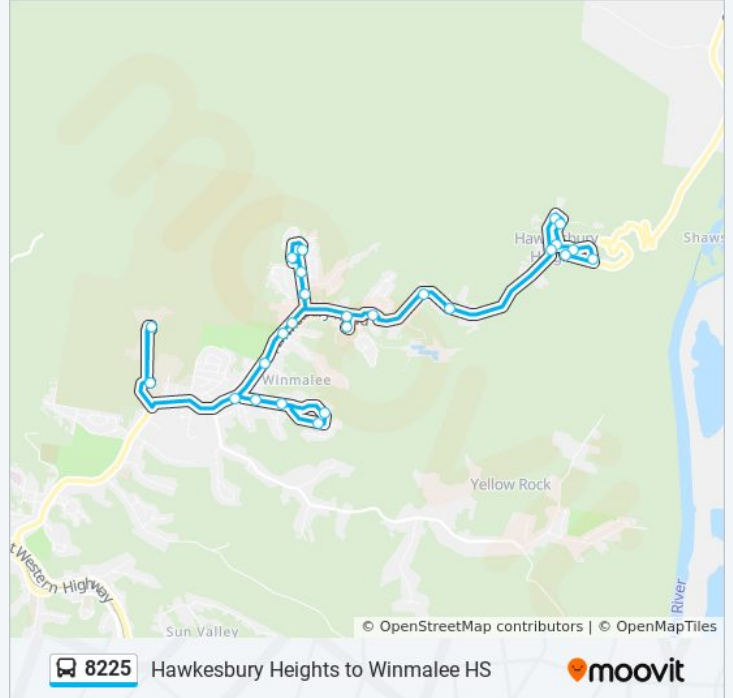

Lee Rd at Semana Pl

Tall Timbers Rd opp Carramar Cres

Hawkesbury Rd after Lee Rd

St Columba's Catholic College, School Grounds

St Thomas Aquinas Primary School, Hawkesbury Rd

8225 bus time schedules and route maps are available in an offline PDF at moovitapp.com. Use the [Moovit App](#) to see live bus times, train schedule or subway schedule, and step-by-step directions for all public transit in Sydney.

[About Moovit](#) • [MaaS Solutions](#) • [Supported Countries](#) • [Mooviter Community](#)

© 2024 Moovit - All Rights Reserved

Check Live Arrival Times