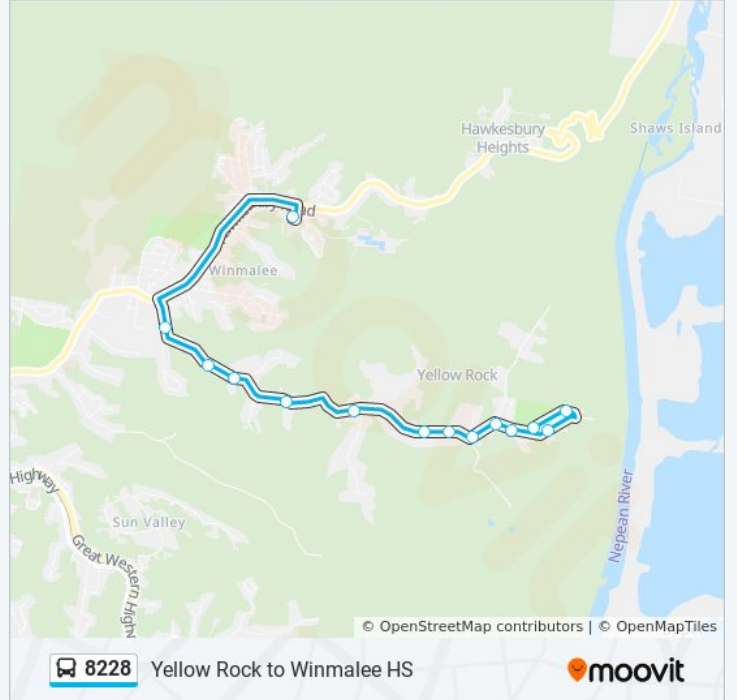

 8228

Yellow Rock to Winmalee HS

Get The App

The 8228 bus line Yellow Rock to Winmalee HS has one route. For regular weekdays, their operation hours are:

(1) Winmalee High School: 7:40 AM

Use the Moovit App to find the closest 8228 bus station near you and find out when is the next 8228 bus arriving.

Direction: Winmalee High School

14 stops

[VIEW LINE SCHEDULE](#)

- Cooroy Cres after Illingsworth Rd
- Cooroy Cres before Illingsworth Rd
- Illingsworth Rd opp 62
- Illingsworth Rd opp Colville Rd
- Illingsworth Rd at Yellow Rock Rd
- Yellow Rock Rd opp Marau Pl
- Singles Ridge Rd opp Saint George Monastery
- 343 Singles Ridge Rd
- Singles Ridge Rd after Purvines Rd
- 195 Singles Ridge Rd
- Singles Ridge Rd opp Heather Glen Rd
- 107 Singles Ridge Rd
- Singles Ridge Rd after Buena Vista Rd
- Winmalee HS

8228 bus Time Schedule

Winmalee High School Route Timetable:

Sunday	Not Operational
Monday	7:40 AM
Tuesday	7:40 AM
Wednesday	7:40 AM
Thursday	7:40 AM
Friday	Not Operational
Saturday	Not Operational

8228 bus Info

Direction: Winmalee High School

Stops: 14

Trip Duration: 20 min

Line Summary:

8228 bus time schedules and route maps are available in an offline PDF at moovitapp.com. Use the [Moovit App](#) to see live bus times, train schedule or subway schedule, and step-by-step directions for all public transit in Sydney.