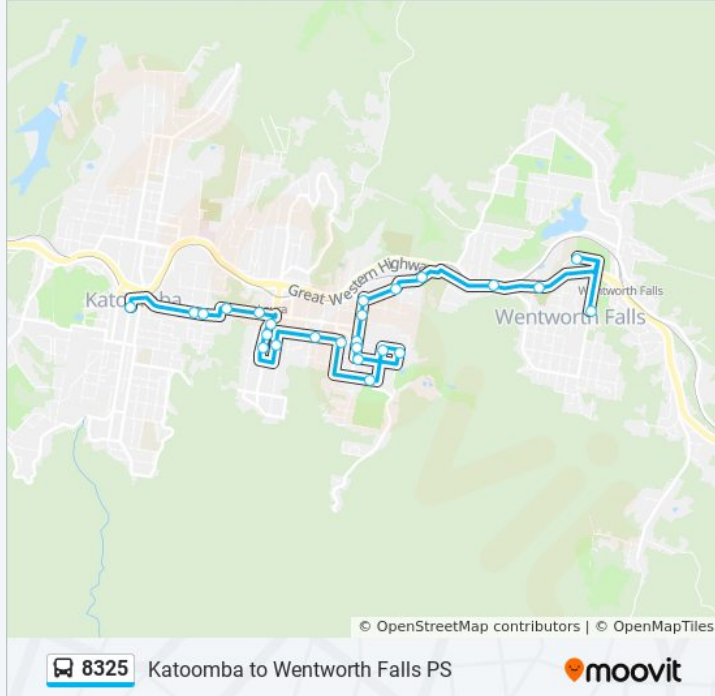

Direction: Wentworth Falls PS

25 stops

[VIEW LINE SCHEDULE](#)

Katoomba St before Bathurst Rd

Lovel St after Wilson St

Lovel St at Govett St

Megalong St after Clarence St

Megalong St at Wascoe St

Great Western Hwy opp West St

8325 bus Time Schedule

Wentworth Falls PS Route Timetable:

Sunday	Not Operational
Monday	7:52 AM
Tuesday	7:52 AM
Wednesday	7:52 AM
Thursday	7:52 AM
Friday	Not Operational
Saturday	Not Operational

8325 bus Info

Direction: Wentworth Falls PS

Stops: 25

Trip Duration: 30 min

Line Summary:

Great Western Hwy opp Wentworth Falls Cemetery

Blue Mountain Grammar School, Matcham Ave

Wentworth Falls Public School, Falls Rd