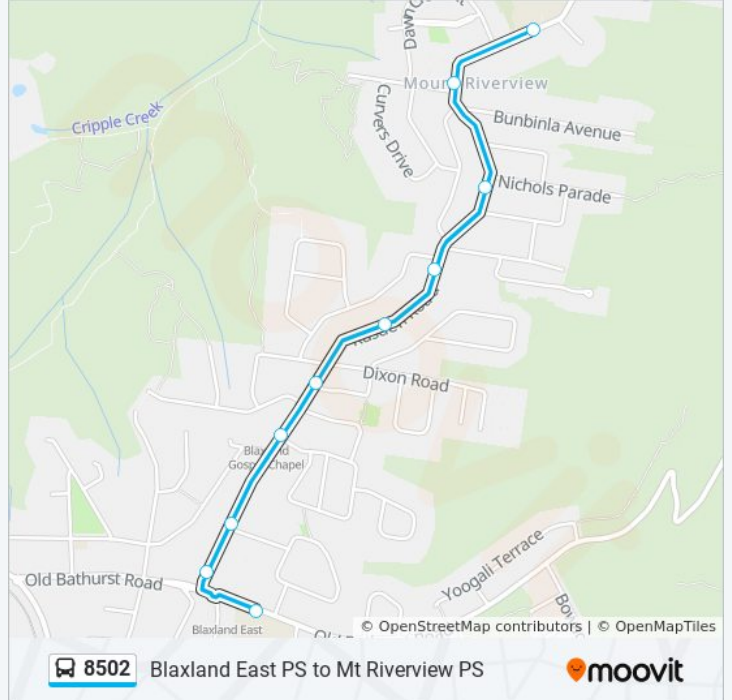

8502

Blaxland East PS to Mt Riverview PS

Get The App

The 8502 bus line Blaxland East PS to Mt Riverview PS has one route. For regular weekdays, their operation hours are:

(1) Mt Riverview PS: 3:05 PM

Use the Moovit App to find the closest 8502 bus station near you and find out when is the next 8502 bus arriving.

Direction: Mt Riverview PS

10 stops

[VIEW LINE SCHEDULE](#)

Blaxland East Public School, Old Bathurst Rd

Rusden Rd after Old Bathurst Rd

Rusden Rd opp Antill St

Rusden Rd opp Hilda St

Rusden Rd opp Sharwen Pl

92 Rusden Rd

Rusden Rd at Bellereeve Ave

Rusden Rd opp Nichols Pde

Mt Riverview Shops, Rusden Rd

Mt Riverview Public School, Rusden Rd

8502 bus Time Schedule

Mt Riverview PS Route Timetable:

Sunday	Not Operational
Monday	3:05 PM
Tuesday	3:05 PM
Wednesday	3:05 PM
Thursday	3:05 PM
Friday	Not Operational
Saturday	Not Operational

8502 bus Info

Direction: Mt Riverview PS

Stops: 10

Trip Duration: 5 min

Line Summary:

8502 bus time schedules and route maps are available in an offline PDF at moovitapp.com. Use the [Moovit App](#) to see live bus times, train schedule or subway schedule, and step-by-step directions for all public transit in Sydney.