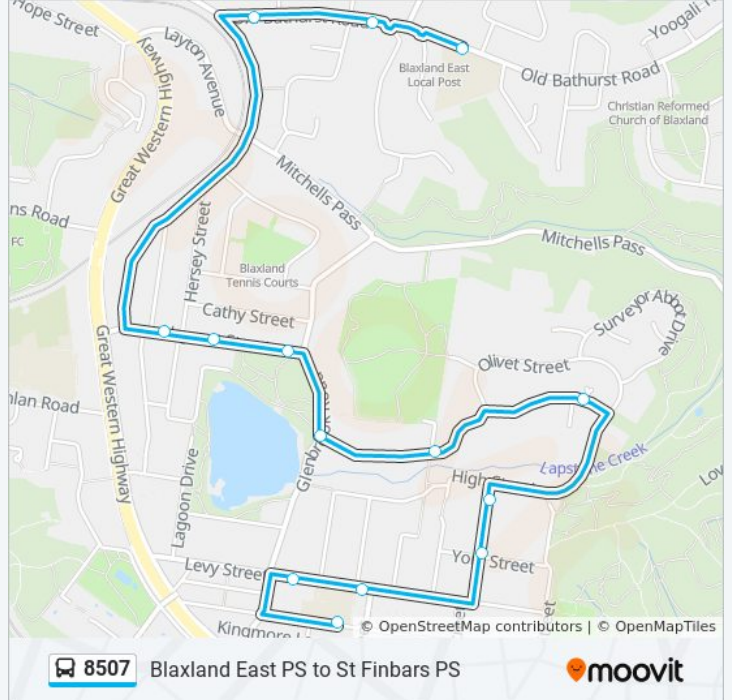

Direction: St Finbars Primary

14 stops

[VIEW LINE SCHEDULE](#)

Blaxland East Public School, Old Bathurst Rd

Old Bathurst Rd after The High Rd

Old Bathurst Rd opp Park Ave

Haymet St after Murphy St

Haymet St after Hersey St

Haymet St before Glenbrook Rd

Glenbrook Rd at Olivet St

Olivet St at Bunyan Lane

Stone Bridge Dr at Thomas Telford Pl

Kent St after High St

Kent St at York St

St Finbar's Primary School, Levy St

Saint Finbar's Catholic Church, Levy St

St Finabr's Primary School, King St

8507 bus Time Schedule

St Finbars Primary Route Timetable:

Sunday	Not Operational
Monday	15:05
Tuesday	15:05
Wednesday	15:05
Thursday	15:05
Friday	15:05
Saturday	Not Operational

8507 bus Info

Direction: St Finbars Primary

Stops: 14

Trip Duration: 15 min

Line Summary:

8507 bus time schedules and route maps are available in an offline PDF at moovitapp.com. Use the [Moovit App](#) to see live bus times, train schedule or subway schedule, and step-by-step directions for all public transit in Sydney.