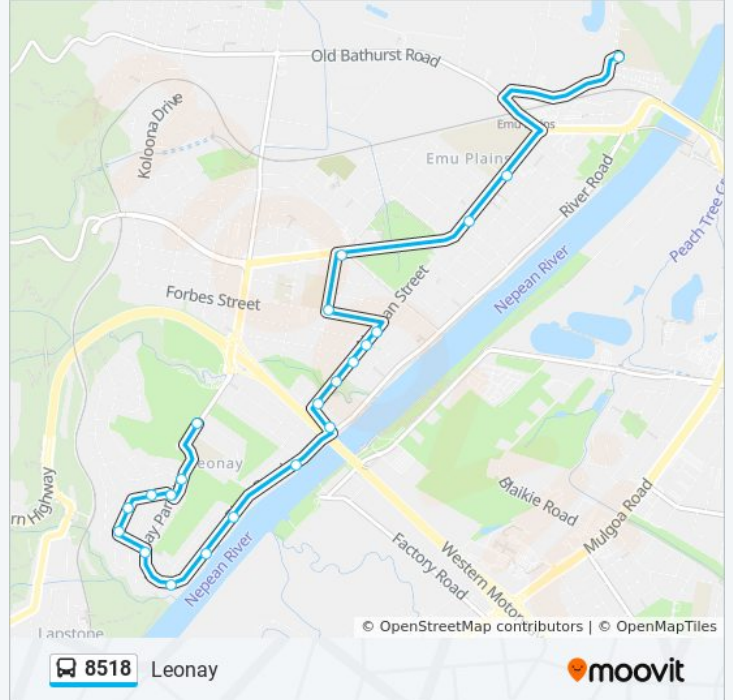

8518

Leonay

Get The App

The 8518 bus line Leonay has one route. For regular weekdays, their operation hours are:

(1) Leonay: 3:15 PM

Use the Moovit App to find the closest 8518 bus station near you and find out when is the next 8518 bus arriving.

Direction: Leonay

22 stops

[VIEW LINE SCHEDULE](#)

- Penola Catholic College
- Great Western Hwy opp Nepean High School
- Great Western Hwy at Warring Ave
- Great Western Hwy opp Lennox Village
- Emerald St opp Emu Plains Public School
- Nepean St opp Forbes St
- Nepean St opp McLean St
- Nepean St opp Gough St
- Huntington Reserve, Nepean St
- Nepean St opp Tattersall Pl
- Nepean St at River Rd
- River Rd opp Urbane St
- River Rd opp Parklands Ave
- River Rd opp Willow Way
- Leonay Pde opp Parklands Ave
- Leonay Pde at The Sanctuary Dr
- Riverview Pde at The Sanctuary Dr
- 31 Riverview Pde
- Riverview Pde opp Panorama Ave
- Riverview Pde at Leonay Pde
- Leonay Pde at Cliffbrook Cres
- Leonay Pde opp Linksvie Ave

8518 bus Time Schedule

Leonay Route Timetable:

Sunday	Not Operational
Monday	3:15 PM
Tuesday	3:15 PM
Wednesday	3:15 PM
Thursday	3:15 PM
Friday	Not Operational
Saturday	Not Operational

8518 bus Info

Direction: Leonay

Stops: 22

Trip Duration: 18 min

Line Summary:

8518 bus time schedules and route maps are available in an offline PDF at moovitapp.com. Use the [Moovit App](#) to see live bus times, train schedule or subway schedule, and step-by-step directions for all public transit in Sydney.