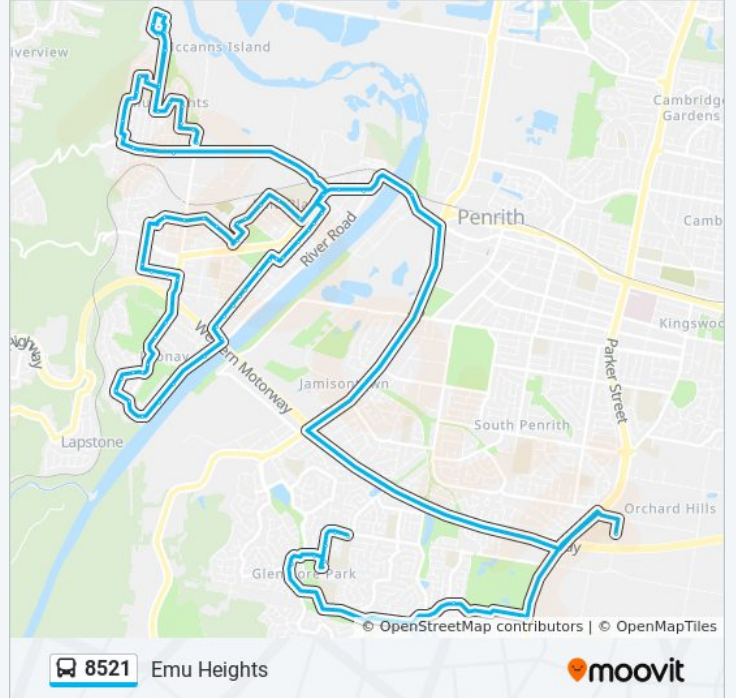

Direction: Emu Heights

75 stops

[VIEW LINE SCHEDULE](#)

Caroline Chisholm Girls High School, near The Lakes Dr

The Lakes Dr at Jirang Pl

Glenmore Park Anglican Church, William Howell Dr

Bethany Primary School, William Howell Dr

Morrison St opp Glenmore Pkwy

Glenmore Park Town Centre, Glenmore Pkwy

Glenmore Pkwy after St Andrews Dr

Penrith Christian Community School, Simeon Rd

Great Western Hwy opp Bruce Neale Dr

Great Western Hwy after River Rd

8521 bus Info

Direction: Emu Heights

Stops: 75

Trip Duration: 85 min

Line Summary:

Nepean St opp Gough St
Huntington Reserve, Nepean St
Nepean St opp Tattersall Pl
Nepean St at River Rd
River Rd opp Urbane St
River Rd opp Parklands Ave
River Rd opp Willow Way
Leonay Pde opp Parklands Ave
Leonay Pde at The Sanctuary Dr
Riverview Pde at The Sanctuary Dr
31 Riverview Pde
Riverview Pde opp Panorama Ave
Riverview Pde at Leonay Pde
Leonay Pde at Cliffbrook Cres
Leonay Pde opp Linksvie Ave
Emu Sports Club, Leonay Pde
Russell St opp Lucas St
Forbes St at Brougham St
Forbes St before Grey St
Grey St before Kangaroo Pl
Pyramid St opp Brougham St
Pyramid St before Russell St
Pyramid St at Mundy St
Pyramid St before Nixon St
Lawson St opp Emu Plains Community Centre
Gardenia Ave at Short St
Gardenia Ave at Hartigan Ave
Gardenia Ave opp Mortimer St
Gardenia Ave opp Bellbrook Ave
Arms of Australia Inn Museum, Gardenia Ave
Great Western Hwy before Old Bathurst Rd
Emu Plains Bus Depot, Old Bathurst Rd
Old Bathurst Rd after Bromley Rd