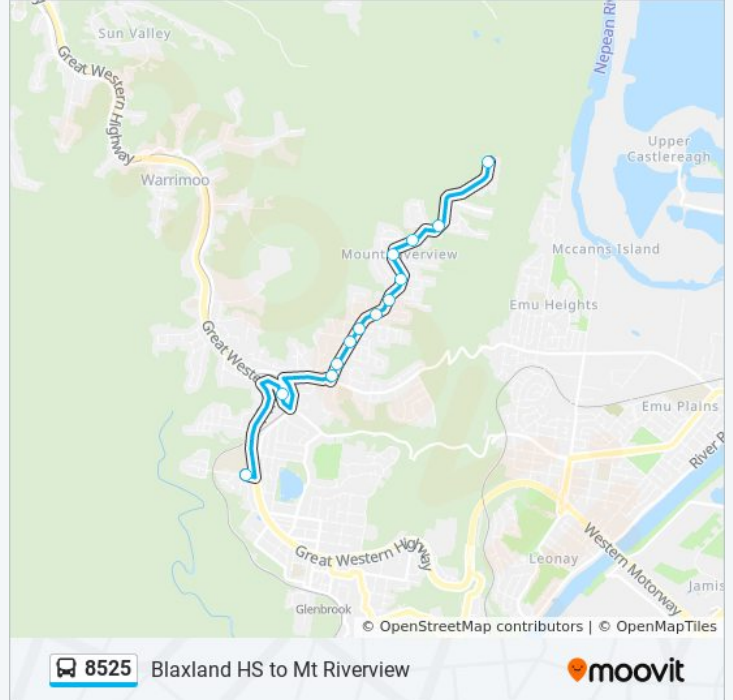

## Direction: Mt Riverview

13 stops

[VIEW LINE SCHEDULE](#)

Blaxland High School Bus Bay, Coughlan Rd

Layton Ave before Wilson Way

Rusden Rd after Old Bathurst Rd

Rusden Rd opp Antill St

Rusden Rd opp Hilda St

## 8525 bus Info

**Direction:** Mt Riverview

**Stops:** 13

**Trip Duration:** 21 min

**Line Summary:**

8525 bus time schedules and route maps are available in an offline PDF at [moovitapp.com](https://moovitapp.com). Use the [Moovit App](#) to see live bus times, train schedule or subway schedule, and step-by-step directions for all public transit in Sydney.

## Check Live Arrival Times