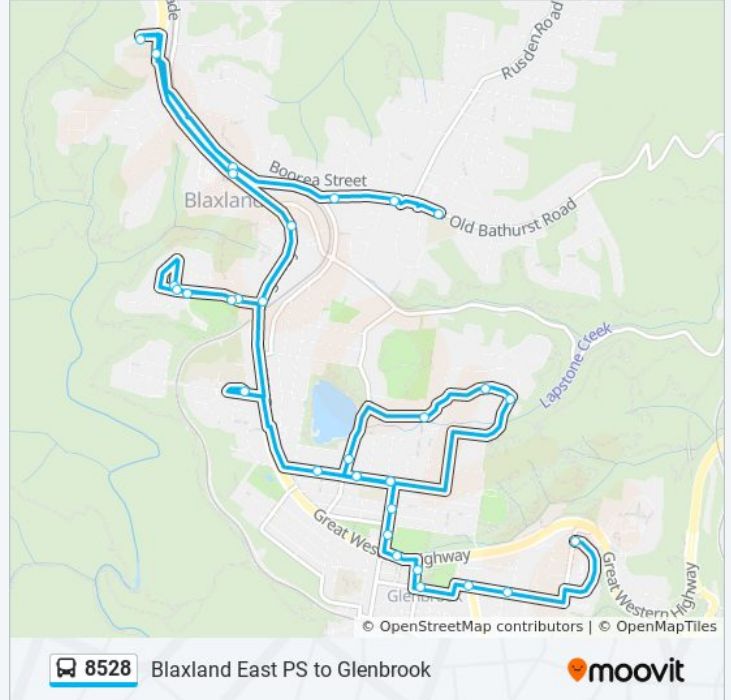

Glenbrook Rd opp Skarratt St

Levy St opp Saint Finbar's Catholic Church

Levy St opp St Finbar's Primary School

Hare St at King St

Hare St opp Glenbrook Panthers Bowling Club

Glenbrook Oval, Great Western Hwy

Glenbrook Community Theatre, Ross St

Glenbrook Park, Park St

Lucasville Rd opp Explorers Rd

Lucasville Rd at May St

Hillside Cres at Mount St

8528 bus time schedules and route maps are available in an offline PDF at moovitapp.com. Use the [Moovit App](#) to see live bus times, train schedule or subway schedule, and step-by-step directions for all public transit in Sydney.

[About Moovit](#) • [MaaS Solutions](#) • [Supported Countries](#) • [Mooviter Community](#)

© 2024 Moovit - All Rights Reserved

Check Live Arrival Times