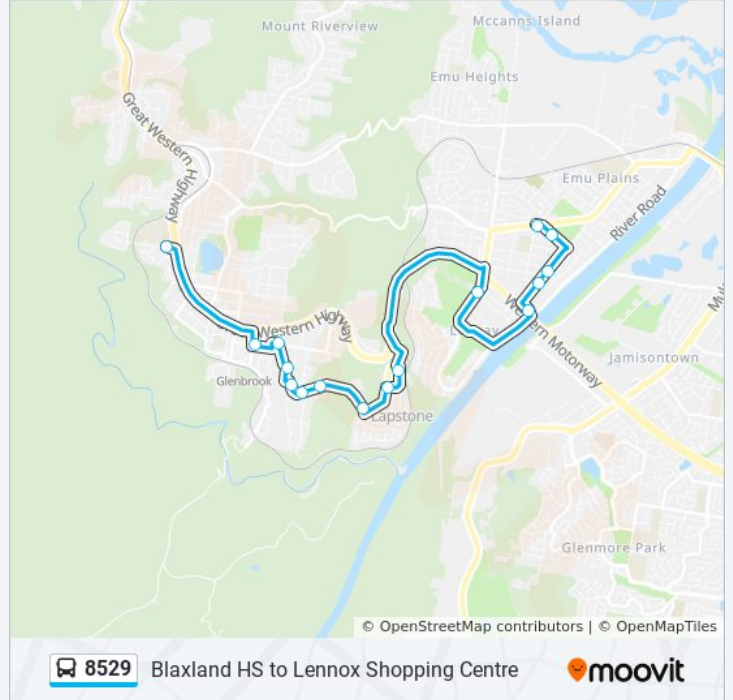

**Direction: Centro Lennox**

16 stops

[VIEW LINE SCHEDULE](#)

Blaxland High School Bus Bay, Coughlan Rd

Glenbrook Park, Park St

Lucasville Rd opp Explorers Rd

Explorers Rd at Avoca St

Explorers Rd opp Brook Rd

Nepean St opp Beach St

Nepean St at McLean St

Cary St at Stansbury St

Great Western Hwy opp Lennox Village

**8529 bus Time Schedule**

Centro Lennox Route Timetable:

Sunday	Not Operational
Monday	3:45 PM
Tuesday	3:45 PM
Wednesday	Not Operational
Thursday	3:45 PM
Friday	Not Operational
Saturday	Not Operational

**8529 bus Info**

**Direction:** Centro Lennox

**Stops:** 16

**Trip Duration:** 25 min

**Line Summary:**

8529 bus time schedules and route maps are available in an offline PDF at [moovitapp.com](https://moovitapp.com). Use the [Moovit App](#) to see live bus times, train schedule or subway schedule, and step-by-step directions for all public transit in Sydney.

## Check Live Arrival Times