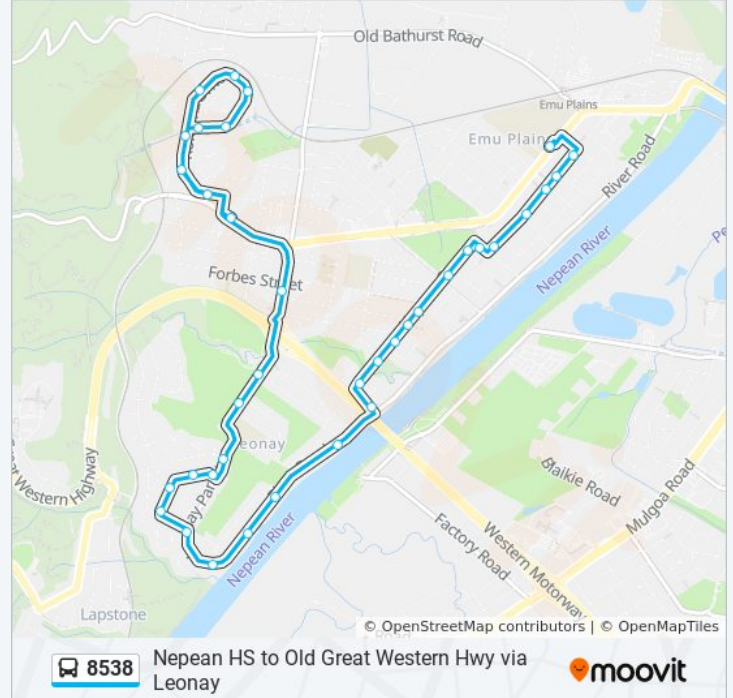

**Direction:** Emu Plains

**Stops:** 37

**Trip Duration:** 25 min

**Line Summary:**

31 Riverview Pde

Riverview Pde opp Panorama Ave

Riverview Pde at Leonay Pde

Leonay Pde at Cliffbrook Cres

Leonay Pde opp Linksvie Ave

Emu Sports Club, Leonay Pde

Russell St opp Lucas St

Jamieson St after Grey St

Koloona Dr after Kiama Pl

Koloona Dr at Barina Cres

Koloona Dr at Adelong Cl

Koloona Dr after Monaro Pl

Koloona Dr before Banjo Cres

Koloona Dr after Banjo Cres

Koloona Dr opp Kyre Cres

Great Western Hwy after Grey St

8538 bus time schedules and route maps are available in an offline PDF at [moovitapp.com](https://moovitapp.com). Use the [Moovit App](#) to see live bus times, train schedule or subway schedule, and step-by-step directions for all public transit in Sydney.