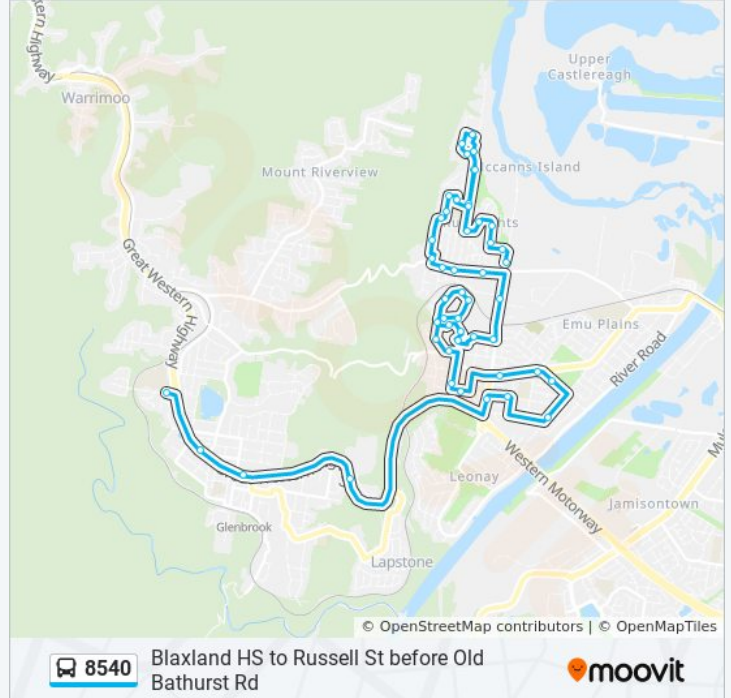

Sunday	Not Operational
Monday	Not Operational
Tuesday	Not Operational
Wednesday	2:25 PM
Thursday	Not Operational
Friday	Not Operational
Saturday	Not Operational

8540 bus Info

Direction: Emu Heights

Stops: 49

Trip Duration: 45 min

Line Summary:

Koorine Ave at Bunyarra Dr
 Kathleen St opp Grey St
 Pyramid St opp Brougham St
 Pyramid St before Russell St
 Russell St at Bromley Rd
 Emu Plains Bus Depot, Old Bathurst Rd
 Old Bathurst Rd after Bromley Rd
 Old Bathurst Rd opp Dempsey St
 Killuran Ave before Greenhaven Dr
 61 Greenhaven Dr
 Parkwood Gr after Greenhaven Dr
 Parkwood Gr opp Emu Heights Public School
 Parkwood Gr at Trafalgar Rd
 Balaclava Rd after Trafalgar Rd
 Wedmore Rd after Balaclava Rd
 Wedmore Rd at Riverside Rd
 Riverside Rd opp Strathdon Rd
 Riverside Rd at Guy Pl
 Strathdon Rd after Riverside Rd
 Strathdon Rd at Riverside Rd
 Wedmore Rd at Riverside Rd
 Wedmore Rd opp Balaclava Rd
 Palomino Rd after Wedmore Rd
 Palomino Rd before Holstein Cl
 Palomino Rd after Haflinger Cl
 Palomino Rd opp Dartmoor Cct
 Palomino Rd opp Amber Cl
 Russell St before Old Bathurst Rd