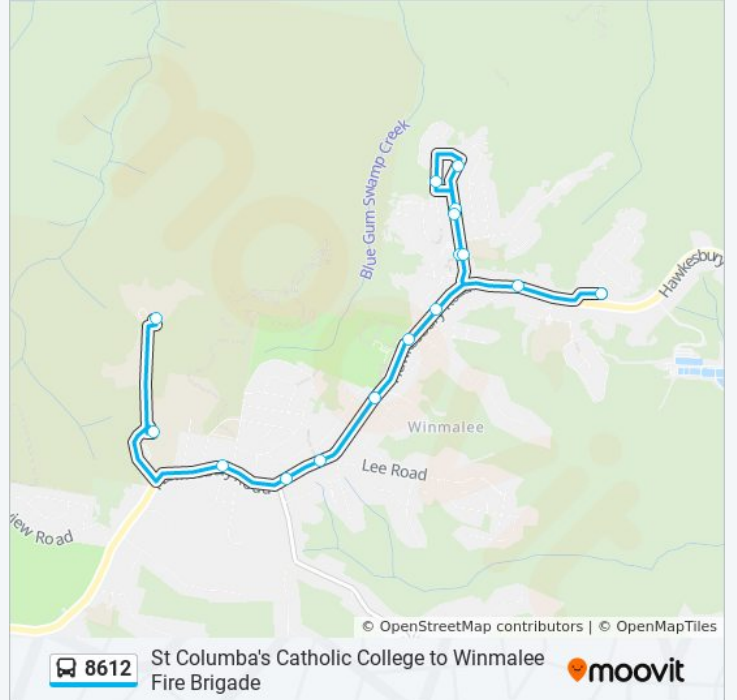

(1) Winmalee Fire Brigde: 3:28 PM

Use the Moovit App to find the closest 8612 bus station near you and find out when is the next 8612 bus arriving.

Direction: Winmalee Fire Brigde

16 stops

[VIEW LINE SCHEDULE](#)

Hawkesbury Rd opp Heather Rd

Hawkesbury Rd after Kristine St

Winmalee Shopping Village, White Cross Rd

White Cross Rd opp Pymble Ave

Sunset Bvd opp Lindfield Ave

White Cross Rd opp Sunset Bvd

White Cross Rd before Pymble Ave

White Cross Rd opp Winmalee Shopping Village

Hawkesbury Rd before Wren Pl

Hawkesbury Rd after Coramandel Ave

8612 bus Time Schedule

Winmalee Fire Brigde Route Timetable:

Sunday	Not Operational
Monday	3:28 PM
Tuesday	3:28 PM
Wednesday	3:28 PM
Thursday	3:28 PM
Friday	Not Operational
Saturday	Not Operational

8612 bus Info

Direction: Winmalee Fire Brigde

Stops: 16

Trip Duration: 22 min

Line Summary:

8612 bus time schedules and route maps are available in an offline PDF at moovitapp.com. Use the [Moovit App](#) to see live bus times, train schedule or subway schedule, and step-by-step directions for all public transit in Sydney.