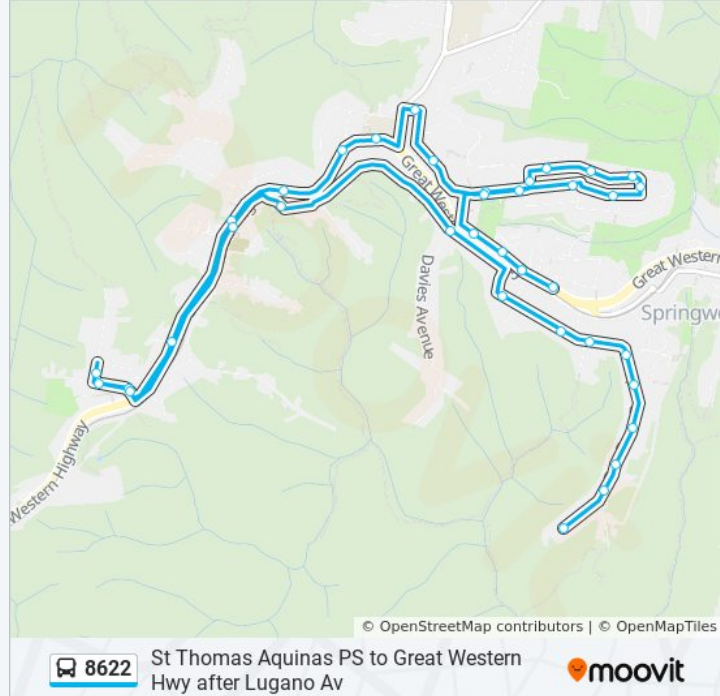

Douglas St opp Coomassie Ave

Coomassie Ave opp Stonehurst Pl

Plateau Rd opp Springwood Swim Centre

Eastlea Ave at Douglas St

Lucinda Ave before Fripp Lane

Lucinda Ave opp Bednal Rd

Alderton Ave after Lucinda Ave

Alderton Ave before Chaseling Ave

Chaseling Ave after Alderton Ave

Plateau Rd after Bednal Rd

Plateau Rd after Lewin St

Springwood Swim Centre, Plateau Rd

Great Western Hwy after Churchill St

Great Western Hwy before Lewin St

Great Western Hwy after Lewin St

Springwood Anglican Church, Great Western Hwy

8622 bus time schedules and route maps are available in an offline PDF at moovitapp.com. Use the [Moovit App](#) to see live bus times, train schedule or subway schedule, and step-by-step directions for all public transit in Sydney.

[About Moovit](#) • [MaaS Solutions](#) • [Supported Countries](#) • [Mooviter Community](#)

© 2024 Moovit - All Rights Reserved

Check Live Arrival Times