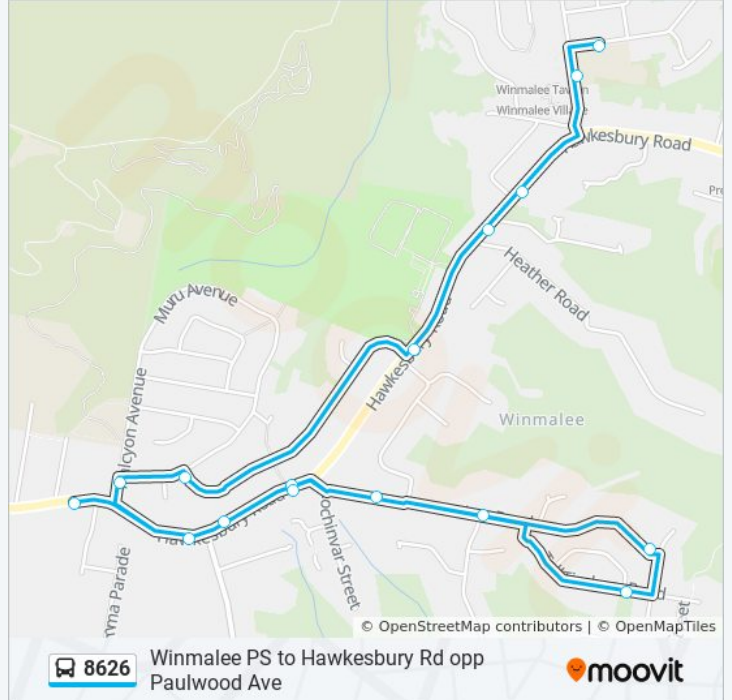

8626

Winmalee PS to Hawkesbury Rd opp Paulwood Ave

Get The App

The 8626 bus line Winmalee PS to Hawkesbury Rd opp Paulwood Ave has one route. For regular weekdays, their operation hours are:

(1) Hawkesbury Rd after S: 3:20 PM

Use the Moovit App to find the closest 8626 bus station near you and find out when is the next 8626 bus arriving.

Direction: Hawkesbury Rd after S

16 stops

[VIEW LINE SCHEDULE](#)

- Winmalee Public School, Leslie St
- White Cross Rd opp Winmalee Shopping Village
- Hawkesbury Rd opp Kristine St
- Hawkesbury Rd before Heather Rd
- Winmalee Anglican Church, Hawkesbury Rd
- Bunnal Ave at Muru Ave
- Halycon Ave at Muru Ave
- Hawkesbury Rd opp Singles Ridge Rd
- Hawkesbury Rd opp Lee Rd
- Lee Rd before Reid Rd
- Lee Rd opp Glenelgin Rd
- Lee Rd at Semana Pl
- Tall Timbers Rd opp Carramar Cres
- Hawkesbury Rd after Lee Rd
- Hawkesbury Rd after Singles Ridge Rd
- Hawkesbury Rd after Sunny Ridge Rd

8626 bus Time Schedule

Hawkesbury Rd after S Route Timetable:

Sunday	Not Operational
Monday	3:20 PM
Tuesday	3:20 PM
Wednesday	3:20 PM
Thursday	3:20 PM
Friday	Not Operational
Saturday	Not Operational

8626 bus Info

Direction: Hawkesbury Rd after S

Stops: 16

Trip Duration: 12 min

Line Summary:

8626 bus time schedules and route maps are available in an offline PDF at moovitapp.com. Use the [Moovit App](#) to see live bus times, train schedule or subway schedule, and step-by-step directions for all public transit in Sydney.