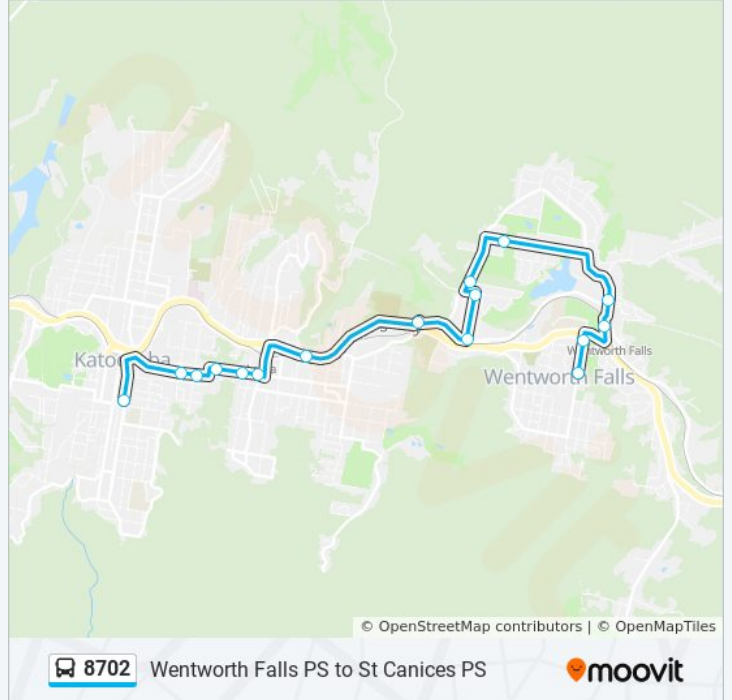

8702 bus time schedules and route maps are available in an offline PDF at moovitapp.com. Use the [Moovit App](#) to see live bus times, train schedule or subway schedule, and step-by-step directions for all public transit in Sydney.

[About Moovit](#) • [MaaS Solutions](#) • [Supported Countries](#) • [Mooviter Community](#)

© 2024 Moovit - All Rights Reserved

Check Live Arrival Times