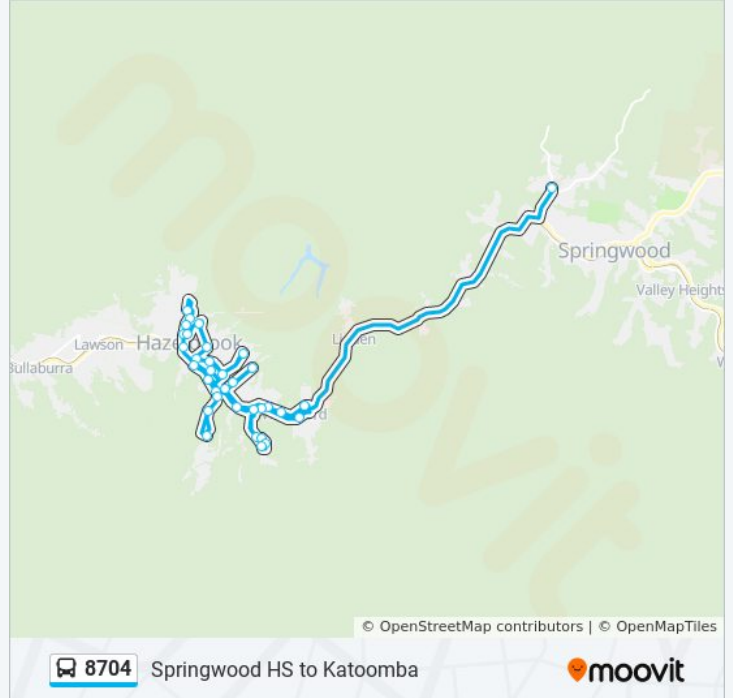

Direction: Hazelbrook Station

35 stops

[VIEW LINE SCHEDULE](#)

- Springwood High School, Grose Rd
- Oaklands Rd opp Glendarrah St
- Oaklands Rd at Park Rd
- Oaklands Rd before Derain Cres
- Oaklands Rd at Luchetti Ave
- Hall Pde opp Pine St
- Birdwood Pde after Oaklands Rd
- Ross Ave before Alexander Ave
- Alexander Ave at Winbourne Rd
- Falcon St at Albert Rd
- Falcon St at Talbot Rd
- Cunningham St at Clearview Pde
- Blue Mountains Steiner School
- Hazelbrook Public School, Hazelbrook Pde
- Mt View Ave after Great Western Hwy
- Mt View Ave opp Goranne Pl
- 88 Mt View Ave
- Woodford Presbyterian Church, Great Western Hwy
- Great Western Hwy before Glen St
- Station St at Ridge St
- Railway Pde opp Woodford Station

8704 bus Time Schedule

Hazelbrook Station Route Timetable:

Sunday	Not Operational
Monday	2:45 PM
Tuesday	2:45 PM
Wednesday	2:45 PM
Thursday	2:45 PM
Friday	Not Operational
Saturday	Not Operational

8704 bus Info

Direction: Hazelbrook Station

Stops: 35

Trip Duration: 70 min

Line Summary:

Railway Pde at Wideview Ave
Park Rd opp Rural Fire Brigade
Leumeah Rd before Tecoma Rd
Tecoma Rd at Lysiana Rd
Lysiana Rd before Pimelea Dr
47 Leumeah Rd
Rural Fire Brigade, Park Rd
Railway Pde at Riches Ave
Valley Rd opp Forbes Rd
Valley Rd before George St
John St at Valley Rd
Railway Pde after Valley Rd
Railway Pde at Orama Rd
Railway Pde opp Hazelbrook Station