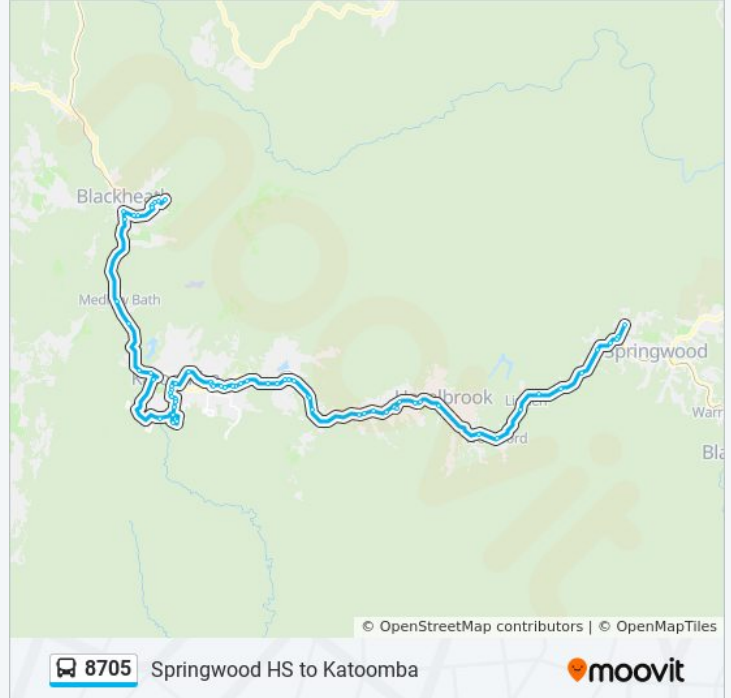

Direction: Bmnp & Wildlife Ctr

66 stops

[VIEW LINE SCHEDULE](#)

- Springwood High School, Grose Rd
- Faulconbridge Public School Bus Bay, Grose Rd
- Great Western Hwy opp Faulconbridge Public School
- Great Western Hwy opp Everton Rd
- Faulconbridge Station, Great Western Hwy
- Great Western Hwy opp Bellevue Rd
- Great Western Hwy before Martin Pl
- Great Western Hwy opp Linden Station
- Great Western Hwy at Hepburn Rd
- Woodford Station, Great Western Hwy
- Great Western Hwy opp Arthur St
- Great Western Hwy at Railway Pde
- Our Lady of The Nativity Primary School, Somers St
- Great Western Hwy after Somers St
- Great Western Hwy opp Lawson Station
- Lawson Public School, Wilson St
- Lawson Public School, Adelaide St
- Great Western Hwy at Lawson St
- Great Western Hwy opp Bullaburra Station
- Great Western Hwy after Boronia Rd
- Great Western Hwy before Genevieve Rd

Direction: Bmnp & Wildlife Ctr

Stops: 66

Trip Duration: 87 min

Line Summary:

Great Western Hwy before Shortland St
Great Western Hwy at Dalrymple Ave
Great Western Hwy after Dalrymple Ave
Wilson Park, Great Western Hwy
Great Western Hwy after Cascade St
Great Western Hwy opp Blue Mountains
Grammar School
Wentworth Falls Cemetery, Great Western Hwy
Great Western Hwy after Valley Rd
77 Scott Ave
Scott Ave at Herbert St
Scott Ave before Gladstone Rd
Scott Ave at Gladstone Rd
The Church of LDS, Railway Pde
Railway Pde before Hartley Esp
Railway Pde opp Leura Station
Leura Station, Leura Mall
Great Western Hwy after Leura Mall
Great Western Hwy opp Woodlands Rd
Great Western Hwy opp Blue Mountains City
Council
Parke St opp Fire Station
Parke St after College Lane
Parke St after Pryor Pl
Waratah St after Parke St
Lurline St after Waratah St
Lurline St at Merriwa St
Lurline St opp Warialda St
Lurline St opp Goyder Ave
Katoomba High School, Martin St
Echo Point Rd opp Raymond Rd
Lurline St at Goyder Ave
Cliff Dr opp Katoomba Falls Reserve