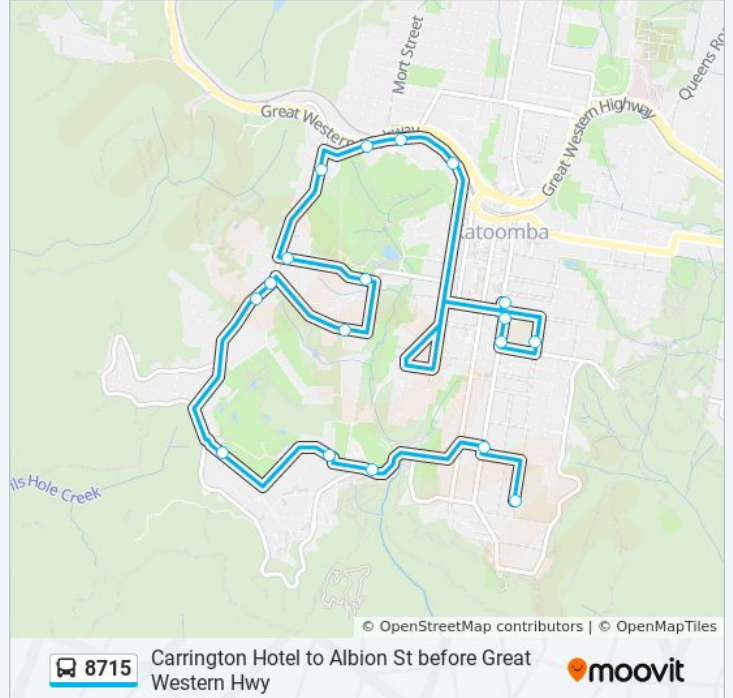

## Carrington Hotel to Albion St before Great Western Hwy

Get The App

The 8715 bus line Carrington Hotel to Albion St before Great Western Hwy has one route. For regular weekdays, their operation hours are:

### Direction: Katoomba HS

25 stops

[VIEW LINE SCHEDULE](#)

Lurline St af Clissold St  
Lurline St after Waratah St  
Lurline St at Merriwa St  
Katoomba Public School, Ada St  
Katoomba High School, Martin St  
Katoomba St before Bathurst Rd  
Parke St opp Fire Station  
Parke St after College Lane  
Parke St after Pryor Pl  
Cascade St at Gates Ave  
Catalina Ave opp Katoomba Sports & Aquatic Centre  
Farnells Rd before Narrow Neck Rd  
Narrow Neck Rd after Wellington Rd  
Narrow Neck Rd at Stuarts Rd  
Acacia St after The Escarpments  
Kamillaroi Rd at Burrawang St  
Blue Mountains Tourist Park, Cliff Dr  
Katoomba Falls Rd opp Cliff Dr  
Lurline St opp Goyder Ave  
Echo Point Rd after Lurline St

### 8715 bus Info

**Direction:** Katoomba HS

**Stops:** 25

**Trip Duration:** 31 min

**Line Summary:**

Echo Point Rd at Forster Rd

Echo Point Lookout, Echo Point Rd, Stand A

Echo Point Rd at Panorama Dr

Echo Point Rd opp Raymond Rd

Katoomba High School, Martin St

8715 bus time schedules and route maps are available in an offline PDF at [moovitapp.com](https://moovitapp.com). Use the [Moovit App](#) to see live bus times, train schedule or subway schedule, and step-by-step directions for all public transit in Sydney.