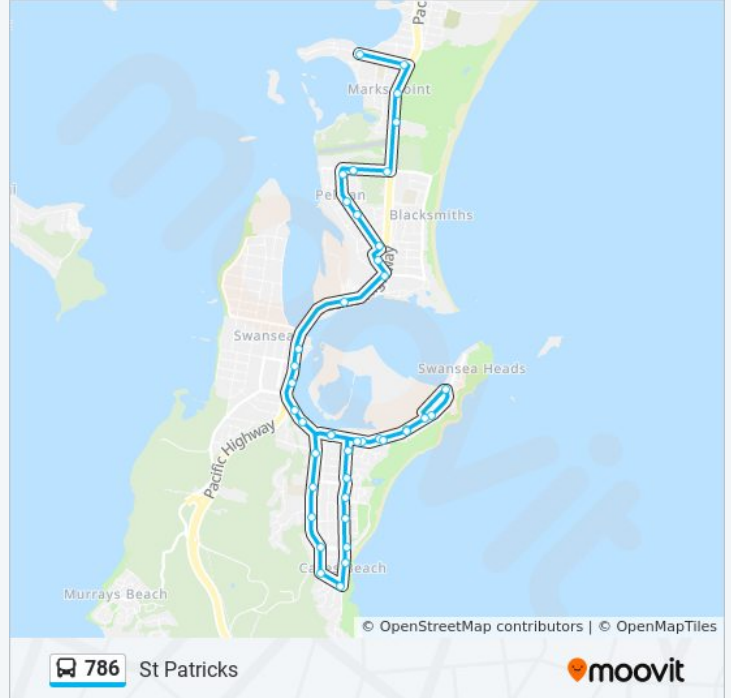

Direction: St Patricks

41 stops

[VIEW LINE SCHEDULE](#)

- Ron Ferry Park, Marks Point Rd
- Marks Point Rd before Pacific Hwy
- Pacific Hwy opp Docker St
- Pacific Hwy at Docker St
- Soldiers Rd after Pacific Hwy
- Soldiers Rd at Karog St
- Pirriwal St opp Pelican RSL
- Piriwal St at Kullara St
- Piriwal St before Karoburra St
- Piriwal St opp Warea St
- Turea St at Mitti St
- Pacific Hwy after Gommera St
- Pacific Hwy opp Little Pelican Rd
- Bowman St at Peel St
- Bowman St opp Lake Rd
- Bowman St opp Swansea Library
- Bowman St opp Gray St
- Bowman St at Alexander Pl
- St Patrick's Primary School, Northcote Ave
- Northcote Ave before Ross St
- Northcote Ave opp Parbury Pl
- Northcote Ave opp Francis St

Stops: 41

Trip Duration: 26 min

Line Summary:

Northcote Ave at Lambton Pde

Lambton Pde at Hamilton St

Northcote Ave before Pacific Dr

Northcote Ave before Francis St

Northcote Ave opp Keith St

Ocean View Pde opp New St

Ocean View Pde at Park Ave

Caves Beach Uniting Church, Park Ave

Swansea High School, Park Ave

Caves Beach Tennis Club, Park Ave

St Patrick's Primary School, Northcote Ave

786 bus time schedules and route maps are available in an offline PDF at moovitapp.com. Use the [Moovit App](#) to see live bus times, train schedule or subway schedule, and step-by-step directions for all public transit in Sydney.