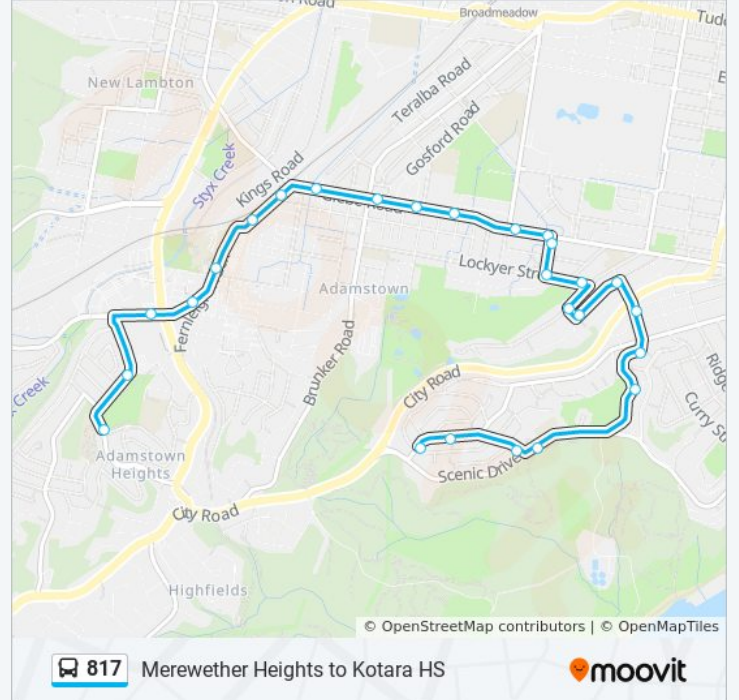

Macquarie St at Hugh St

Alice St at Wilton St

Yule Rd after Morgan St

41 Yule Rd

Scenic Dr opp Toorak Ct

Sun Hill Dr before Ashford Pde

Sun Hill Dr opp Elsworth Pde

Sunhill Dr at Bershire Ave

817 bus time schedules and route maps are available in an offline PDF at moovitapp.com. Use the [Moovit App](#) to see live bus times, train schedule or subway schedule, and step-by-step directions for all public transit in Sydney.

[About Moovit](#) · [MaaS Solutions](#) · [Supported Countries](#) · [Mooviter Community](#)

© 2024 Moovit - All Rights Reserved

Check Live Arrival Times