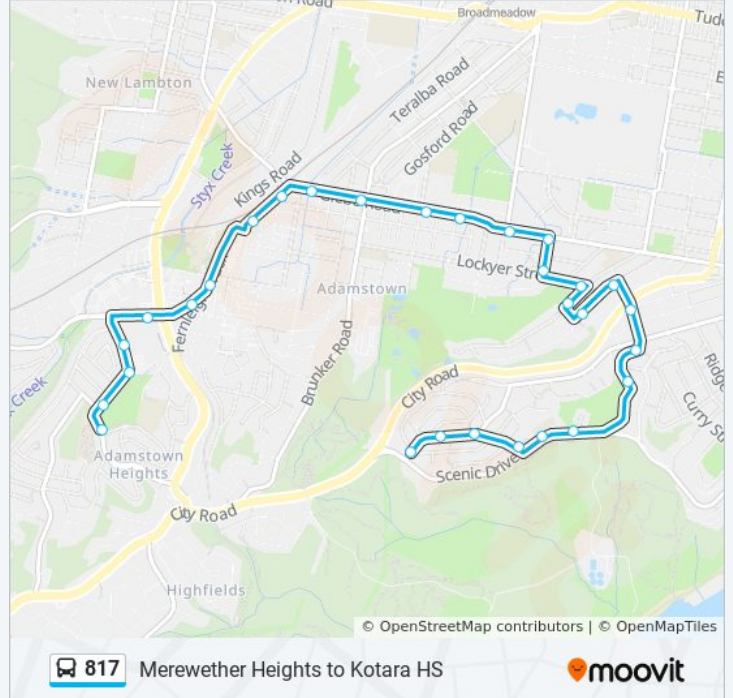

**Direction: Kotara HS**

29 stops

[VIEW LINE SCHEDULE](#)

- Sunhill Dr at Bershire Ave
- Sun Hill Dr at Elsworth Pde
- Sun Hill Dr at Hatfield St
- Sun Hill Dr after Cedar Cres
- Merewether Heights Public School, Scenic Dr
- Scenic Dr opp Perina Pl
- Yule Rd opp 31
- Yule Rd before Morgan St
- Alice St opp Wilton St
- Macquarie St after Hugh St
- Macquarie St before Whitely Cl
- Henry St opp Herbert St
- Lockyer St at Henry St
- Henderson Park, James St
- James St at Glebe Rd
- Glebe Rd at Fellowes St
- Glebe Rd opp Adamstown Bowling Club
- Glebe Rd opp Adamstown Park
- Glebe Rd opp Adamstown Uniting Church
- Glebe Rd opp West Park
- Park Ave opp Adamstown Station
- Park Ave before Bailey St

**Direction:** Kotara HS  
**Stops:** 29  
**Trip Duration:** 20 min  
**Line Summary:**

Park Ave after Fletcher St  
 Park Ave after Dibbs St  
 Westfield Kotara, Park Ave  
 Westfield Kotara, Lexington Pde  
 Lexington Pde opp Rachael Ave  
 Hudson Park, Lexington Pde  
 Lexington Pde opp Kotara High School

**Direction: Merewether Hts**

26 stops

[VIEW LINE SCHEDULE](#)

Lexington Pde opp Kotara High School  
 Lexington Pde after Rachael Ave  
 Park Ave opp Westfield Kotara  
 Park Ave before Dibbs St  
 St Pius X High School, Park Ave  
 Park Ave after Bailey St  
 Adamstown Station, Park Ave  
 West Park, Glebe Rd  
 Adamstown Community Early Learning, Glebe Rd  
 Glebe Rd before Bryant St  
 Adamstown Bowling Club, Glebe Rd  
 Glebe Rd at Chatham St  
 Glebe Rd opp James St  
 James St after Glebe Rd  
 James St opp Henderson Park  
 Lockyer St before Henry St  
 Henry St at Herbert St  
 Macquarie St at Herbert St

**Direction:** Merewether Hts

**Stops:** 26

**Trip Duration:** 22 min

**Line Summary:**

Macquarie St at Hugh St

Alice St at Wilton St

Yule Rd after Morgan St

41 Yule Rd