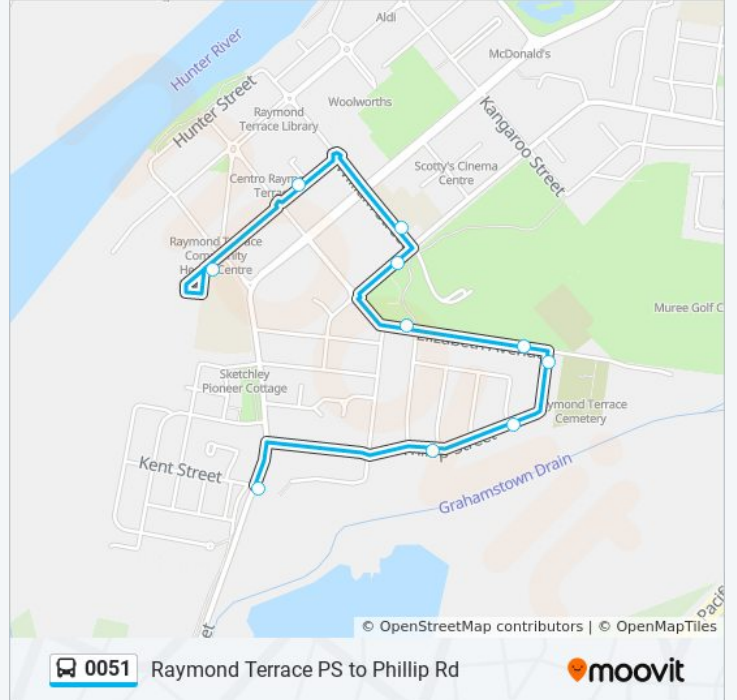

0051

Raymond Terrace PS to Phillip Rd

Get The App

The 0051 bus line Raymond Terrace PS to Phillip Rd has one route. For regular weekdays, their operation hours are:

(1) Raymond Terrace: 3:04 PM

Use the Moovit App to find the closest 0051 bus station near you and find out when is the next 0051 bus arriving.

Direction: Raymond Terrace

10 stops

[VIEW LINE SCHEDULE](#)

- Raymond Terrace Primary School, Sturgeon St
- Raymond Terrace Shopping Centre, Sturgeon St
- St Brigid's Parish School, William St
- Raymond Terrace Community Hall, Irrawang St
- Elizabeth Ave opp Charles St
- Elizabeth Ave opp Phillip Rd
- Phillip St at Elizabeth Ave
- Phillip Rd opp Windsor St
- Kia Ora Park, Phillip St
- Adelaide St opp Kent St

0051 bus Time Schedule

Raymond Terrace Route Timetable:

Sunday	Not Operational
Monday	3:04 PM
Tuesday	3:04 PM
Wednesday	3:04 PM
Thursday	3:04 PM
Friday	Not Operational
Saturday	Not Operational

0051 bus Info

Direction: Raymond Terrace

Stops: 10

Trip Duration: 8 min

Line Summary:

0051 bus time schedules and route maps are available in an offline PDF at moovitapp.com. Use the [Moovit App](#) to see live bus times, train schedule or subway schedule, and step-by-step directions for all public transit in Sydney.