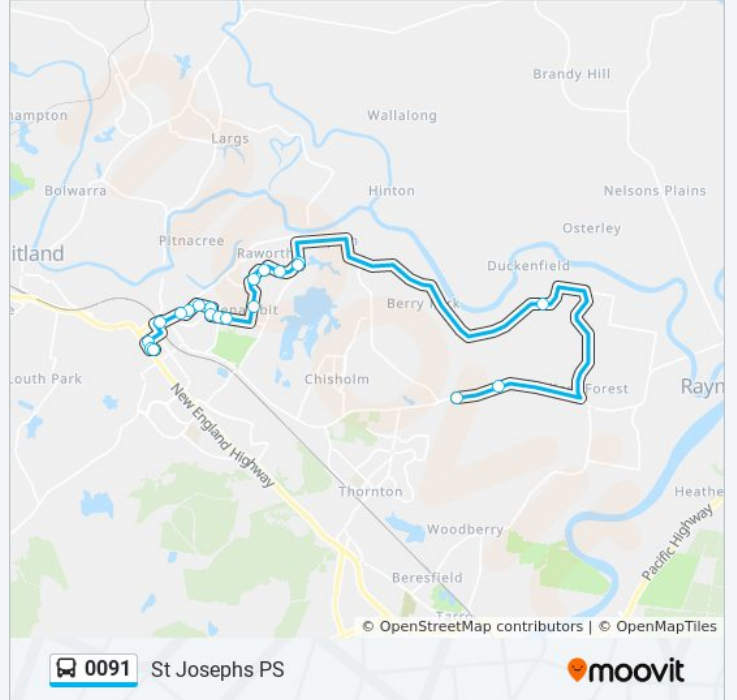

0091

St Josephs PS

Get The App

The 0091 bus line St Josephs PS has one route. For regular weekdays, their operation hours are:

(1) St Josephs PS: 8:20 AM

Use the Moovit App to find the closest 0091 bus station near you and find out when is the next 0091 bus arriving.

Direction: St Josephs PS

20 stops

[VIEW LINE SCHEDULE](#)

- Raymond Terrace Rd at Eales Rd
- Raymond Terrace Rd opp Turners Rd
- 594 Duckenfield Rd
- Tank St opp Canterbury Dr
- Canterbury Dr at Tank St
- Canterbury Dr before Stanton Dr
- Canterbury Dr at Chester Pl
- Canterbury Dr opp Jenna Dr
- Goldingham St at Robert St (Hail & Ride)
- Maize St opp Tenambit Public School
- Maize St after Sinclair St
- Chambers St after Maize St
- Thompson St opp Goodhugh St Park
- Thompson St opp Mawson Ave
- Thompson St after Glover St
- Thompson St at Morpeth Rd
- East Maitland Station, Melbourne St
- East Maitland Public School, William St
- New England Hwy before King St
- St Joseph's Primary School, King St

0091 bus Time Schedule

St Josephs PS Route Timetable:

Sunday	Not Operational
Monday	8:20 AM
Tuesday	8:20 AM
Wednesday	8:20 AM
Thursday	8:20 AM
Friday	Not Operational
Saturday	Not Operational

0091 bus Info

Direction: St Josephs PS

Stops: 20

Trip Duration: 37 min

Line Summary:

0091 bus time schedules and route maps are available in an offline PDF at moovitapp.com. Use the [Moovit App](#) to see live bus times, train schedule or subway schedule, and step-by-step directions for all public transit in Sydney.