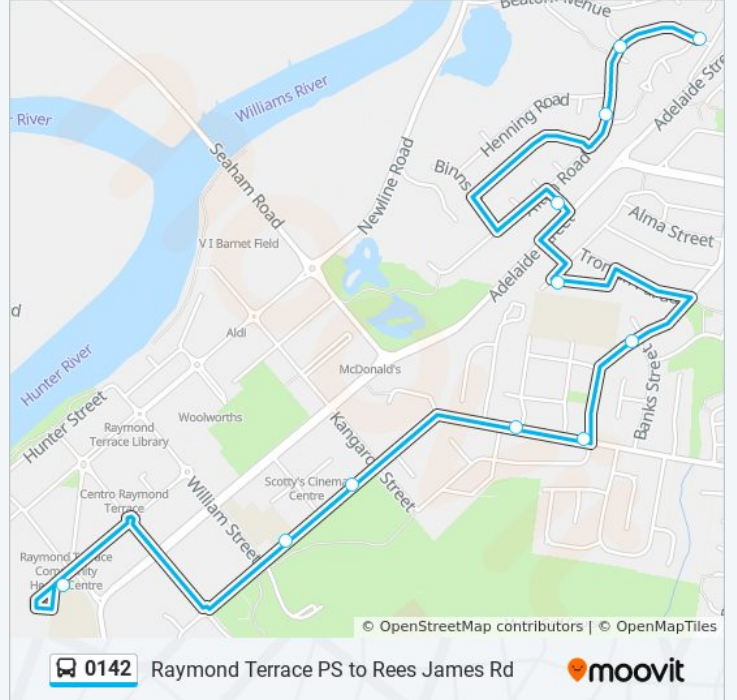

0142

Raymond Terrace PS to Rees James Rd

Get The App

The 0142 bus line Raymond Terrace PS to Rees James Rd has one route. For regular weekdays, their operation hours are:

(1) Raymond Terrace: 3:15 PM

Use the Moovit App to find the closest 0142 bus station near you and find out when is the next 0142 bus arriving.

**Direction: Raymond Terrace**

11 stops

[VIEW LINE SCHEDULE](#)

Raymond Terrace Primary School, Sturgeon St

St Brigid's Catholic Church, Irrawang St

Irrawang St after Bourke St

Mount Hall Rd at Cambridge Ave

Raymond Terrace Route Timetable:

Sunday	Not Operational
Monday	3:15 PM
Tuesday	3:15 PM
Wednesday	3:15 PM
Thursday	3:15 PM
Friday	Not Operational
Saturday	Not Operational

**0142 bus Info**

**Direction:** Raymond Terrace

**Stops:** 11

**Trip Duration:** 15 min

**Line Summary:**

0142 bus time schedules and route maps are available in an offline PDF at [moovitapp.com](https://moovitapp.com). Use the [Moovit App](#) to see live bus times, train schedule or subway schedule, and step-by-step directions for all public transit in Sydney.