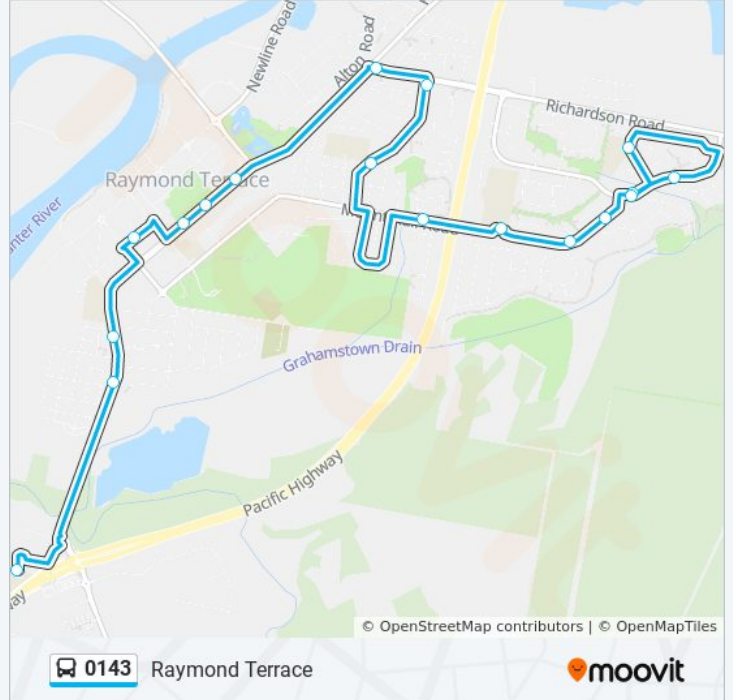

0143

Raymond Terrace

Get The App

The 0143 bus line Raymond Terrace has one route. For regular weekdays, their operation hours are:

(1) Raymond Terrace: 3:40 PM

Use the Moovit App to find the closest 0143 bus station near you and find out when is the next 0143 bus arriving.

**Direction: Raymond Terrace**

18 stops

[VIEW LINE SCHEDULE](#)

- Hunter River High School, Elkin Ave
- Adelaide St at Kent St
- Bettles Park, Adelaide St
- Raymond Terrace Shopping Centre, Sturgeon St
- Port Stephens Council, Adelaide St
- Adelaide St opp Cinema Centre
- Adelaide St after Kangaroo St
- Richardson Rd opp Raymond Terrace Community Church
- Watt St at Richardson Rd
- Watt St opp Irrawang Public School (Hail & Ride)
- Mount Hall Rd at Clyde Cct
- Irrawang High School Bus Bay Mt Hall Rd
- Mount Hall Rd at Oldfield Cl
- Mount Hall Rd at Dunn Pl
- Lakeside Shopping Centre, Benjamin Lee Dr
- Grahamstown Public School, Hastings Dr
- Benjamin Lee Dr at Eskdale Dr
- Benjamin Lee Dr opp Lakeside Shopping Centre

**0143 bus Time Schedule**

Raymond Terrace Route Timetable:

Sunday	Not Operational
Monday	3:40 PM
Tuesday	3:40 PM
Wednesday	3:40 PM
Thursday	3:40 PM
Friday	Not Operational
Saturday	Not Operational

**0143 bus Info**

**Direction:** Raymond Terrace

**Stops:** 18

**Trip Duration:** 18 min

**Line Summary:**

0143 bus time schedules and route maps are available in an offline PDF at [moovitapp.com](https://moovitapp.com). Use the [Moovit App](#) to see live bus times, train schedule or subway schedule, and step-by-step directions for all public transit in Sydney.