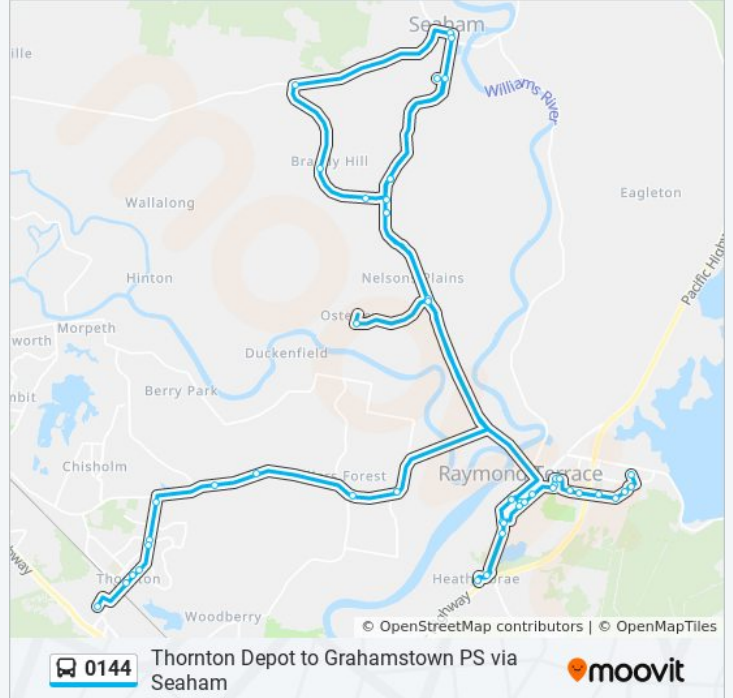

Seaham Rd opp Eskdale Park Dr
Seaham Rd opp Brandy Hill Dr
Seaham Rd at Sohpia Jane Dr
Seaham Rd opp Hinton Rd (Hail & Ride)
Hinton Rd at Ambaura Cl (Hail & Ride)
St Brigid's Parish School, William St
Raymond Terrace Community Hall, Irrawang St
Adelaide St opp Bettles Park
Hunter River High School, Elkin Ave
Bellhaven Caravan Park, Adelaide St
Adelaide St at Kent St
Bettles Park, Adelaide St
Adelaide St after Glenelg St
St Brigid's Parish School, William St
St Brigid's Catholic Church, Irrawang St
Irrawang St after Bourke St
Mount Hall Rd at Cambridge Ave
Cambridge Ave after Mount Hall Rd
Morton St at Cambridge Ave
Irrawang Public School, Morton St
Mount Hall Rd after Banks St
Mount Hall Rd at Clyde Cct
Irrawang High School Bus Bay Mt Hall Rd
Mount Hall Rd at Oldfield Cl
Mount Hall Rd at Dunn Pl
Lakeside Shopping Centre, Benjamin Lee Dr
Grahamstown Public School, Hastings Dr

0144 bus time schedules and route maps are available in an offline PDF at moovitapp.com. Use the [Moovit App](#) to see live bus times, train schedule or subway schedule, and step-by-step directions for all public transit in Sydney.

[About Moovit](#) • [MaaS Solutions](#) • [Supported Countries](#) • [Mooviter Community](#)

© 2024 Moovit - All Rights Reserved

Check Live Arrival Times