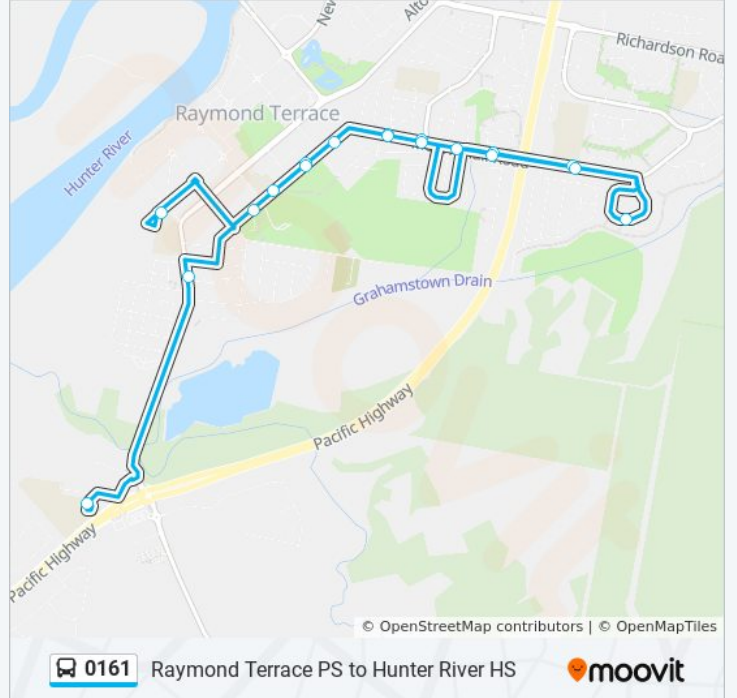

0161

Raymond Terrace PS to Hunter River HS

Get The App

The 0161 bus line Raymond Terrace PS to Hunter River HS has one route. For regular weekdays, their operation hours are:

(1) Hunter River HS: 3:10 PM

Use the Moovit App to find the closest 0161 bus station near you and find out when is the next 0161 bus arriving.

**Direction: Hunter River HS**

18 stops

[VIEW LINE SCHEDULE](#)

- Raymond Terrace Primary School, Sturgeon St
- St Brigid's Catholic Church, Irrawang St
- Irrawang St after Bourke St
- Mount Hall Rd at Cambridge Ave
- Mount Hall Rd at Watt St
- Mount Hall Rd at Clyde Cct
- Irrawang High School, Mount Hall Rd
- Cederwood Cres at Sherwood Pl (Hail & Ride)
- Mount Hall Rd opp Irrawang High School
- Mount Hall Rd after Rosemount Dr
- Mount Hall Rd opp Banks St
- Mount Hall Rd at Muree St
- Mount Hall Rd opp Cambridge Ave
- Irrawang St before Smiths Lane
- Boomerang Park, Irrawang St
- Raymond Terrace Community Hall, Irrawang St
- Adelaide St opp Bettles Park
- Hunter River High School, Elkin Ave

**0161 bus Time Schedule**

Hunter River HS Route Timetable:

Sunday	Not Operational
Monday	3:10 PM
Tuesday	3:10 PM
Wednesday	3:10 PM
Thursday	3:10 PM
Friday	Not Operational
Saturday	Not Operational

**0161 bus Info**

**Direction:** Hunter River HS

**Stops:** 18

**Trip Duration:** 22 min

**Line Summary:**

0161 bus time schedules and route maps are available in an offline PDF at [moovitapp.com](https://moovitapp.com). Use the [Moovit App](#) to see live bus times, train schedule or subway schedule, and step-by-step directions for all public transit in Sydney.