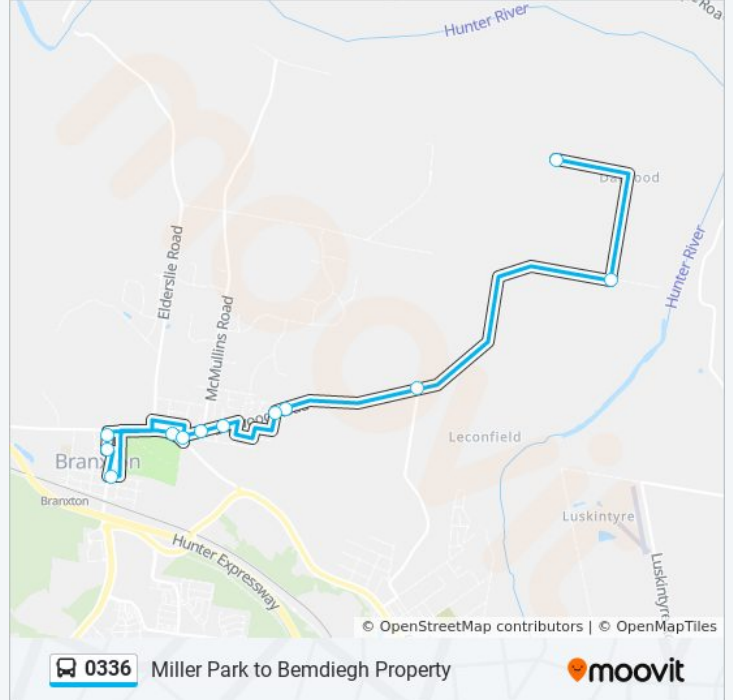

0336

Miller Park to Bemdiegh Property

Get The App

The 0336 bus line Miller Park to Bemdiegh Property has one route. For regular weekdays, their operation hours are:

(1) Dalwood: 4:20 PM

Use the Moovit App to find the closest 0336 bus station near you and find out when is the next 0336 bus arriving.

**Direction: Dalwood**

12 stops

[VIEW LINE SCHEDULE](#)

- Lions Park, Wyndham St
- Fleet St at Bridge St (Hail & Ride)
- Clift St opp Branxton Uniting Church
- Clift St before Maitland St
- Branxton Cemetery, Maitland St
- Brunner Park, Dalwood Rd
- Dalwood Rd at Gordon St
- Spring St at Dalwood Rd (Hail & Ride)
- Dalwood Rd opp Preston Cl
- Dalwood Rd opp Leconfield Rd
- Dalwood Rd at Fernhill Rd (Hail & Ride)
- Fernhill Rd opp 167

**0336 bus Time Schedule**

Dalwood Route Timetable:

|           |                 |
|-----------|-----------------|
| Sunday    | Not Operational |
| Monday    | 4:20 PM         |
| Tuesday   | 4:20 PM         |
| Wednesday | 4:20 PM         |
| Thursday  | 4:20 PM         |
| Friday    | Not Operational |
| Saturday  | Not Operational |

**0336 bus Info**

**Direction:** Dalwood

**Stops:** 12

**Trip Duration:** 22 min

**Line Summary:**

0336 bus time schedules and route maps are available in an offline PDF at [moovitapp.com](https://moovitapp.com). Use the [Moovit App](#) to see live bus times, train schedule or subway schedule, and step-by-step directions for all public transit in Sydney.