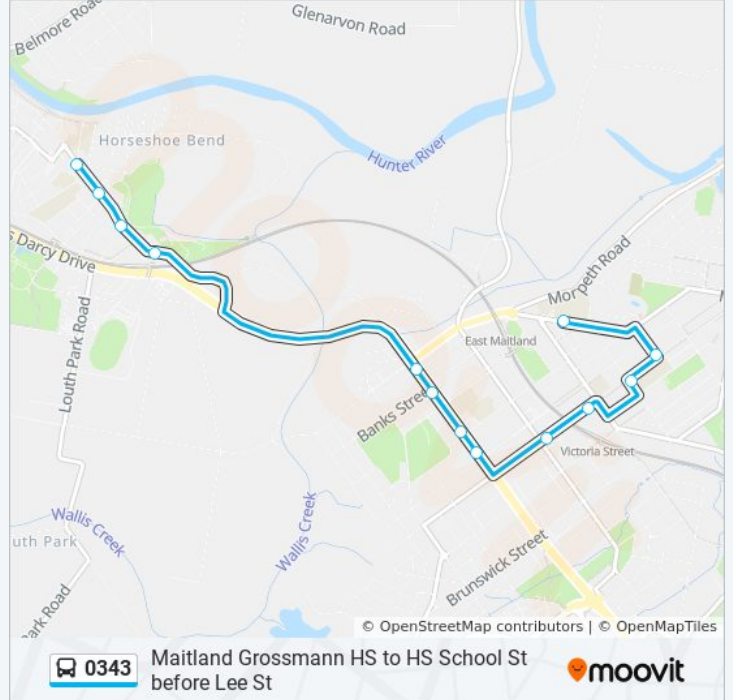

0343

Maitland Grossmann HS to HS School St before Lee St

Get The App

The 0343 bus line Maitland Grossmann HS to HS School St before Lee St has one route. For regular weekdays, their operation hours are:

(1) St Peters Maitland: 3:50 PM

Use the Moovit App to find the closest 0343 bus station near you and find out when is the next 0343 bus arriving.

Direction: St Peters Maitland

12 stops

[VIEW LINE SCHEDULE](#)

Maitland Grossmann High School, Cumberland St

Hodge St at High St

Maitland High School, Hunter St

High St after Lindesay St

High St at Lawes St

Newcastle St after George St

New England Hwy after King St

New England Hwy after William St

Newcastle St opp Grant St

0343 bus Info

Direction: St Peters Maitland

Stops: 12

Trip Duration: 8 min

Line Summary:

0343 bus time schedules and route maps are available in an offline PDF at moovitapp.com. Use the [Moovit App](#) to see live bus times, train schedule or subway schedule, and step-by-step directions for all public transit in Sydney.