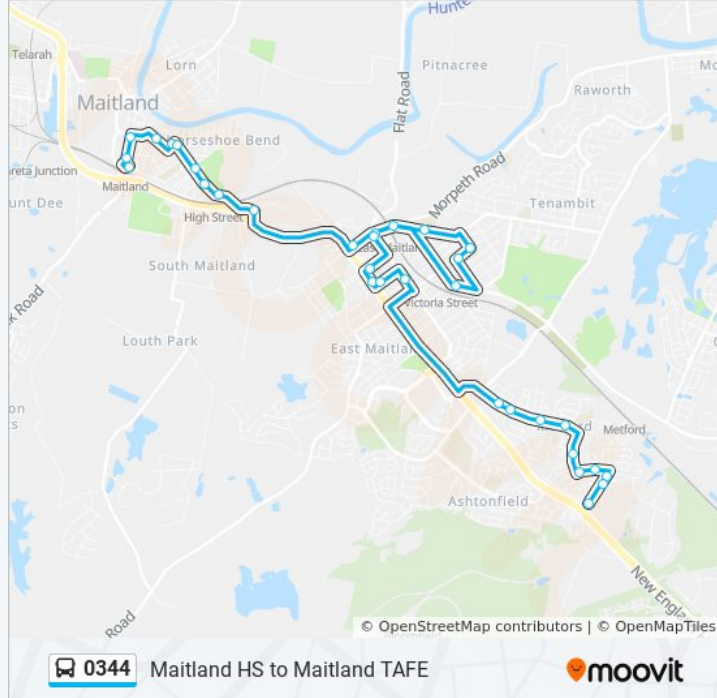

0344

Maitland HS to Maitland TAFE

Get The App

The 0344 bus line Maitland HS to Maitland TAFE has one route. For regular weekdays, their operation hours are:

(1) Metford TAFE: 8:19 AM

Use the Moovit App to find the closest 0344 bus station near you and find out when is the next 0344 bus arriving.

Direction: Metford TAFE

32 stops

[VIEW LINE SCHEDULE](#)

- Maitland Station, Railway St
- Church St after Steam St
- St Marys Anglican Church, Church St
- Ken Tubman Dr opp Napoleon Lane
- Uniting Church Maitland, Ken Tubman Dr
- St Peters Maitland, High St
- Maitland Regional Art Gallery, High St
- High St opp Ward St
- High St opp Sparke St
- High St opp Maitland Visitor Information Centre
- Melbourne St at Tyrell St
- Melbourne St opp East Maitland Station
- Maitland Grossmann High School, Cumberland St
- Hodge St at High St
- Maitland High School, High St
- Raymond Terrace Rd before Victoria St
- Melbourne St at Lawes St
- Lawes St at Melbourne St
- East Maitland Public School, William St
- New England Hwy before King St
- St Joseph's Primary School, King St

Direction: Metford TAFE

Stops: 32

Trip Duration: 41 min

Line Summary:

Lawes St before George St

Chelmsford Dr at Tennyson St

Chelmsford Dr opp Early Learning Centre

Chelmsford Dr opp Maitland Christian School

Chelmsford Dr opp Grevillea Dr

Schanck Dr opp Willow Dr

Lowes St opp Metford Community Hall

Lowes St opp McLeod Ave

Ferraby Dr after Streeton Dr

Ferraby Dr opp 32

TAFE Maitland, Ferraby Dr

0344 bus time schedules and route maps are available in an offline PDF at moovitapp.com. Use the [Moovit App](#) to see live bus times, train schedule or subway schedule, and step-by-step directions for all public transit in Sydney.