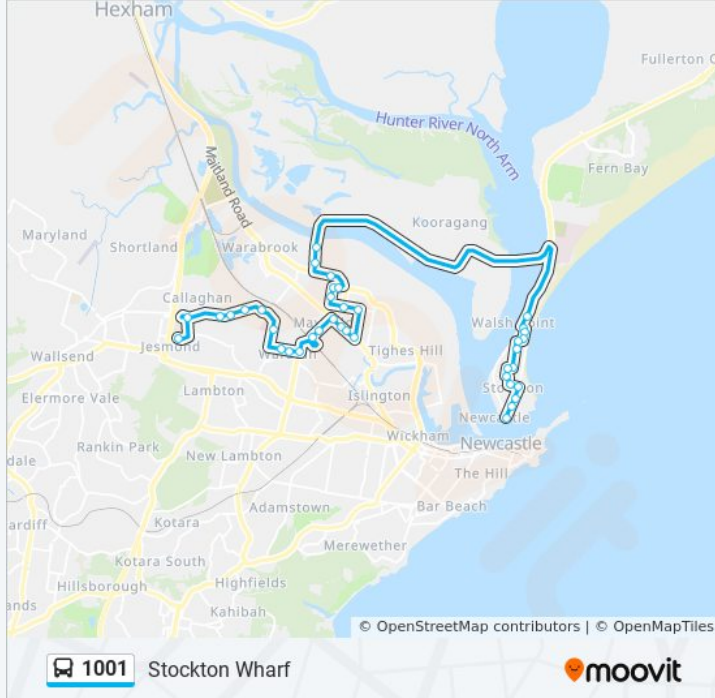

Direction: Stockton Wharf

38 stops

[VIEW LINE SCHEDULE](#)

- Callaghan College, Janet St
- University Dr opp Sunset Bvd
- University of Newcastle Eastern Entrance, University Dr
- University Dr opp Kimian Ave
- University Dr opp International Christian Church
- Lorna St opp Angus Ave
- Edith St opp Calvary Mater Newcastle
- St Philip's College, High St
- High St before Tighe St
- Turton Rd opp Callaghan College
- Hanbury St opp Sunderland St
- Hanbury St opp St Johns Presbyterian Church
- Maitland Rd at Hanbury St
- Maitland Rd opp Valencia St
- Maitland Rd at Church St
- Maitland Rd before Havelock St
- San Clemente High School, Crebert St
- Crebert St at Section St
- Barton St at Charles St
- Barton St at Bull St
- Hunter Christian School, Bull St

Direction: Stockton Wharf

Stops: 38

Trip Duration: 48 min

Line Summary:

Industrial Dr before Woodstock St

Shell Beach Park, Tourle St

Tourle St before Tourle St Bridge

Fullerton St at Meredith St

Griffith Ave at Fullerton St

Dunbar St at Booth St

Dunbar St at Stone St

Douglas St at Flint St

Douglas St at Cardigan St

Hereford St at Douglas St

Roxburgh St at Hereford St

Roxburgh St at Monmouth St

Douglas St opp Stockton RSL Club

Clyde St at Mitchell St

Mitchell St at King St

Mitchell St at Queen St

Stockton Wharf, Mitchell St

1001 bus time schedules and route maps are available in an offline PDF at moovitapp.com. Use the [Moovit App](#) to see live bus times, train schedule or subway schedule, and step-by-step directions for all public transit in Sydney.