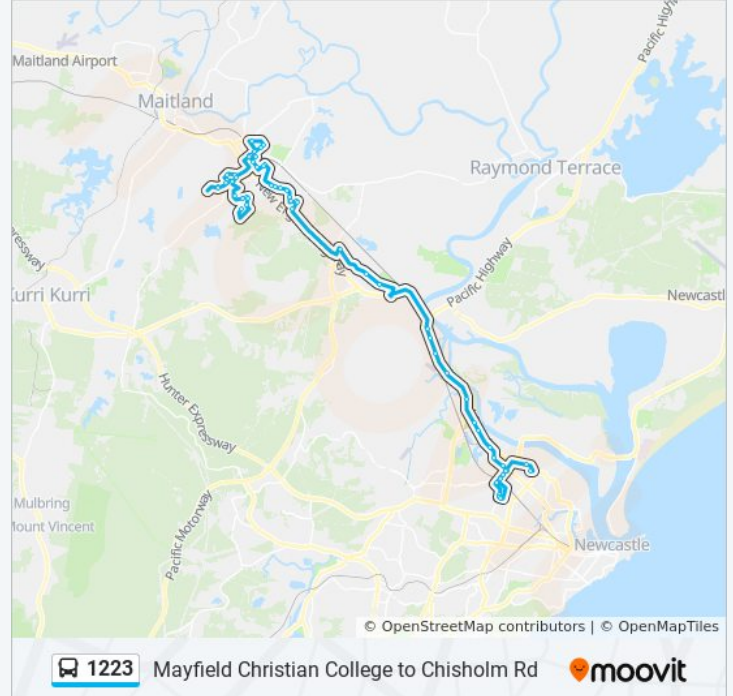

Maitland Rd opp 338

Maitland Rd opp Old Maitland Rd

Our Lady of Lourdes Primary School, Anderson Dr (Hail & Ride)

Anderson Dr after Western Ave

Anderson Dr opp Greville St

Desalis Dr after Poynton Pl

Ferraby Dr opp TAFE Maitland

High St before Lindesay St

Maitland Grossmann High School, Cumberland St

Hodge St at High St

Maitland High School, High St

High St after Lindesay St

High St at Lawes St

Brunswick St at Richardson St

Turnbull Dr after Brunswick St

Rimiks Trail Reserve, Turnbull Dr

Turnbull Dr at Woodrow Way

Turnbull Dr opp Woodrow Way

Turnbull Dr opp Rimiks Trail Reserve

Vista Pde after Turnbull Dr

Mingay Ave opp Hanson Cl

Maher Ave opp Rathluba Cres

Worcester Dr after Parl St

Worcester Dr at Beaufort Cct

Chisholm Rd after Worcester Dr

Galway Bay Dr after Chisholm Rd

Murphy Cct after Moriarty Ave (Hail & Ride)

Tipperary Dr at Kilshanny Ave (Hail & Ride)