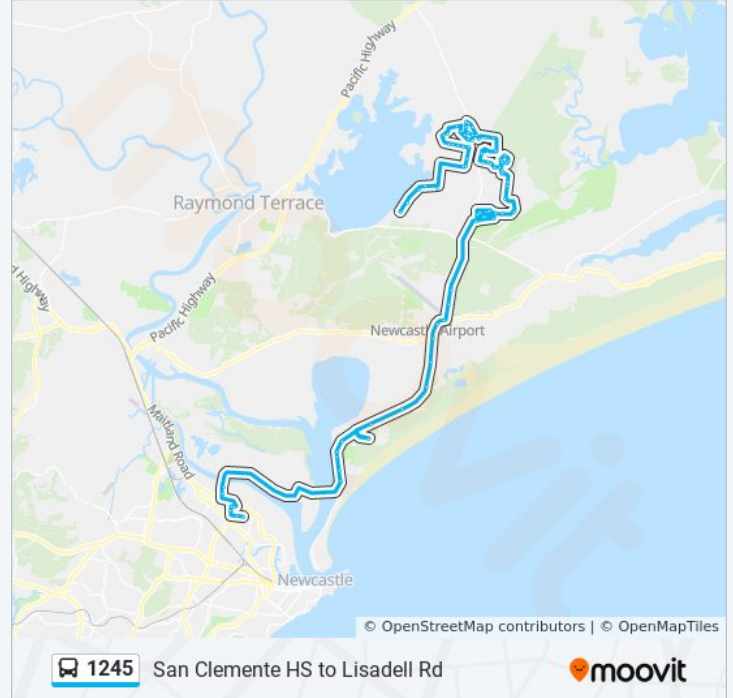

Stops: 77

Trip Duration: 72 min

Line Summary:

RAAF Base North Gate, Medowie Rd

South St before Sylvan Ave

Lakewood Dr at Sunningdale Cct

Sylvan Ave opp Eagle Cl

45 Sylvan Ave

Sylvan Ave before South St

South St at Potoroo Bvd

South St opp Koala Cl

James Rd opp Boyd Bvd

66 James Rd

James Rd opp Windeyer Cl

Kindlebark Dr opp Rosewood Dr

Kindlebark Dr at Tea Tree Dr

Silver Wattle Dr at Cassias Ave

Silver Wattle Dr at Bottle Brush Ave

Medowie Rd opp Kindlebark Dr

Federation Dr at Sassin Cres

Federation Dr before Heritage Ave

Federation Dr opp County Cl

Kirrang Dr opp Fisher Rd

Fisher Rd after Kirrang Dr

Fisher Rd before Cole Cl

Fisher Rd before Lewis Dr

Lewis Dr at Fisher Rd

Lewis Dr after Fisher Rd

22 Lewis Dr

Lewis Dr opp Summers Cl

Ryan Rd before Cedar Cl