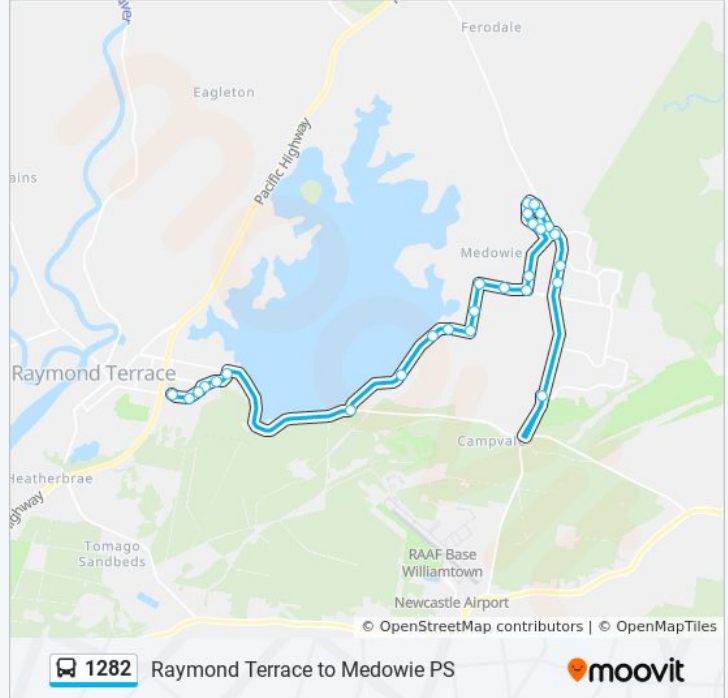

10 Fisher Rd

Kirrang Dr at Medowie Rd

Medowie Rd after Kindlebark Dr

Medowie Rd after Silver Wattle Dr

Catherine McAuley College, Bus Stop B

1282 bus time schedules and route maps are available in an offline PDF at moovitapp.com. Use the [Moovit App](#) to see live bus times, train schedule or subway schedule, and step-by-step directions for all public transit in Sydney.

[About Moovit](#) · [MaaS Solutions](#) · [Supported Countries](#) · [Mooviter Community](#)

© 2024 Moovit - All Rights Reserved

Check Live Arrival Times