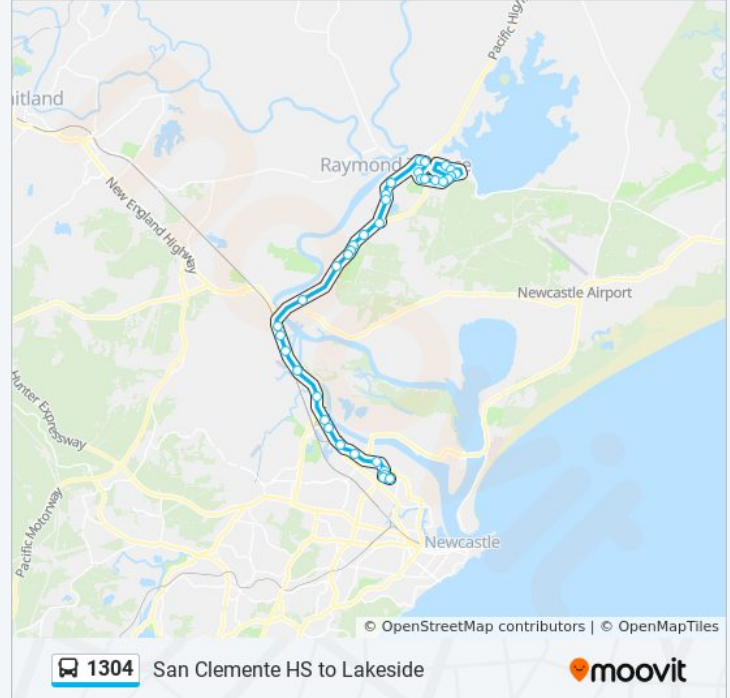

Direction: Raymond Terrace

36 stops

[VIEW LINE SCHEDULE](#)

San Clemente High School, Crebert St

Crebert St at Section St

Vine St opp Wye St

Vine St before Industrial Dr

Industrial Dr before Woodstock St

1304 bus Info

Direction: Raymond Terrace

Stops: 36

Trip Duration: 45 min

Line Summary:

Adelaide St after Glenelg St

Richardson Rd opp Raymond Terrace Community Church

Watt St at Richardson Rd

Watt St opp Irrawang Public School (Hail & Ride)

Mount Hall Rd after Banks St

Mount Hall Rd at Clyde Cct

Irrawang High School Bus Bay Mt Hall Rd

Mount Hall Rd at Oldfield Cl

Mount Hall Rd at Dunn Pl

Lakeside Shopping Centre, Benjamin Lee Dr

Grahamstown Public School, Hastings Dr

Benjamin Lee Dr at Eskdale Dr

Benjamin Lee Dr opp Lakeside Shopping Centre

Richardson Rd before Halloran Way

1304 bus time schedules and route maps are available in an offline PDF at moovitapp.com. Use the [Moovit App](#) to see live bus times, train schedule or subway schedule, and step-by-step directions for all public transit in Sydney.