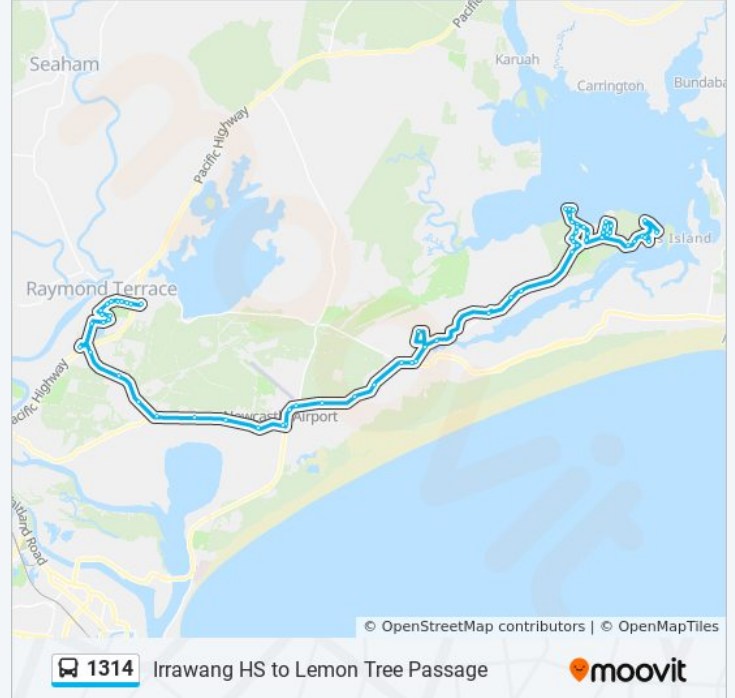

Clemenceau Cres at Navy Nook

President Poincare Pde after Clemenceau Cres

President Poincare Pde after King Albert Ave

Tanilba Ave after Peace Pde

Tanilba Ave opp Swan St

Admiralty Ave at Caswell Cres

Tanilba House, Caswell Cres

Caswell Cres at Admiralty Ave

Swan Park, Tanilba Ave

Tanilba Ave before Peace Pde

Peace Pde opp President Poincare Pde

Diggers Dr after King Albert Ave

President Wilson Walk opp Rigney Rd

Tilligerry Shopping Plaza, President Wilson Walk

Lemon Tree Passage Rd at Fairlands Rd

Fairlands Rd opp Strathmore Rd

Fairlands Rd at Hartford St

Tanilba Rd opp Bay St

Wychewood Ave at Tanilba Rd

Wychewood Ave opp Essendene Gdns

Wychewood Ave opp Wren Lane

Strathmore Rd opp Stephens St

Lemon Tree Passage Rd opp Crawley Ave

Lemon Tree Passage Rd opp Blanch St

Meredith Ave opp Kenneth Pde

Club Lemon Tree, Kenneth Pde

Elaine Ave at Kenneth Pde

Club Lemon Tree, Gould Dr