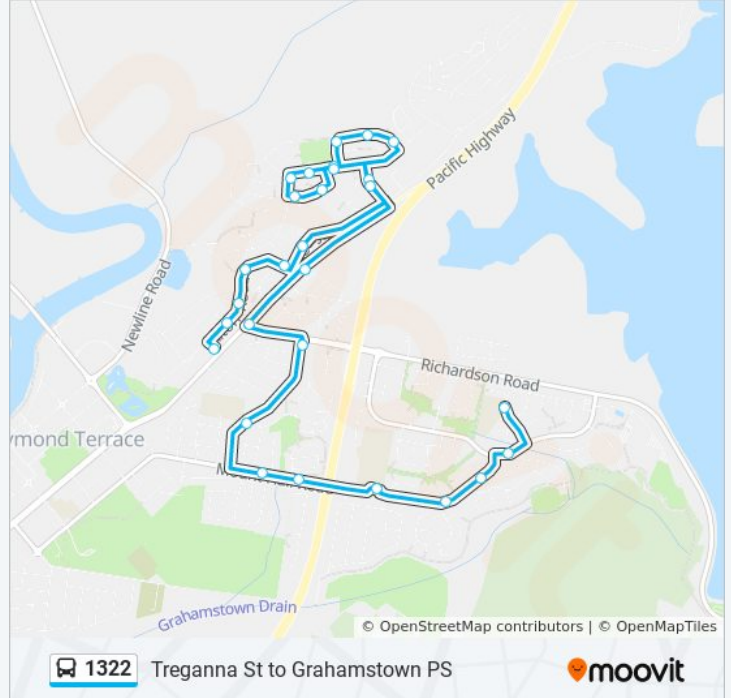

Direction: Grahamstown PS

28 stops

[VIEW LINE SCHEDULE](#)

Tregenna St after Adelaide St
 Alton Rd at Pennington St
 Alton Rd opp Artell Cl
 Alton Rd at Meehan Rd
 Alton Rd before Rees James Rd
 Rees James Rd after Alton Rd
 Bellevue St after Rees James Rd
 Dawson Rd opp Holwell Cct
 Dawson Rd at Woodlands Pl
 Beaton Ave at Dawson Rd
 Fairchild St after Beaton Ave
 Fairchild St opp Cooper Pl
 Dawson Rd at Holwell Cct
 Holwell Cct opp Holt Pl
 Holwell Cct before Loftus Pl
 Holwell Cct opp Loftus Pl
 Bellevue St after Dawson Rd
 Adelaide St at Dresden Pl
 Adelaide St at Richardson Rd (Hail & Ride)
 Watt St at Richardson Rd
 Watt St opp Irrawang Public School (Hail & Ride)
 Mount Hall Rd after Banks St

Direction: Grahamstown PS

Stops: 28

Trip Duration: 25 min

Line Summary:

Mount Hall Rd at Clyde Cct

Irrawang High School Bus Bay Mt Hall Rd

Mount Hall Rd at Oldfield Cl

Mount Hall Rd at Dunn Pl

Lakeside Shopping Centre, Benjamin Lee Dr

Grahamstown Public School, Hastings Dr

1322 bus time schedules and route maps are available in an offline PDF at moovitapp.com. Use the [Moovit App](#) to see live bus times, train schedule or subway schedule, and step-by-step directions for all public transit in Sydney.