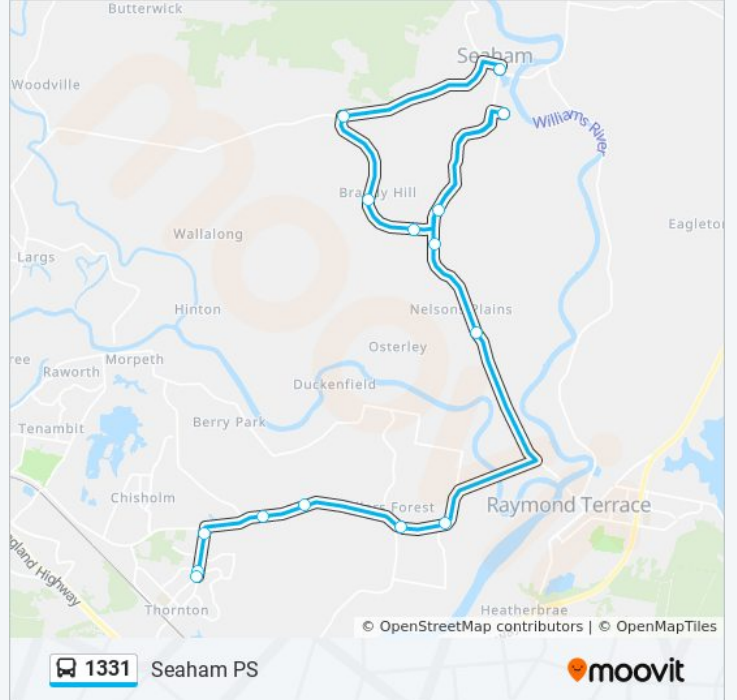

Direction: Seaham PS

15 stops

[VIEW LINE SCHEDULE](#)

Government Rd after Edwards Rd
Government Rd at Thomas Coke Dr (Hail & Ride)
Government Rd after Thorncliffe Ave
Raymond Terrace Rd at Eales Rd
Raymond Terrace Rd opp Turners Rd
Raymond Terrace Rd at Martins Wharf Rd
Raymond Terrace Rd opp Monkleys Rd (Hail & Ride)
Seaham Rd at Hinton Rd
Seaham Rd at Brandy Hill Dr
11 Fisher Cl
Seaham Rd opp Eskdale Park Dr
Brandy Hill Rd opp Eloura Cl
Brandy Hill Dr at Werai Cl
Clarence Town Rd opp Brandy Hill Dr
Seaham Public School, Warren St

Stops: 15

Trip Duration: 38 min

Line Summary:

1331 bus time schedules and route maps are available in an offline PDF at moovitapp.com. Use the [Moovit App](#) to see live bus times, train schedule or subway schedule, and step-by-step directions for all public transit in Sydney.