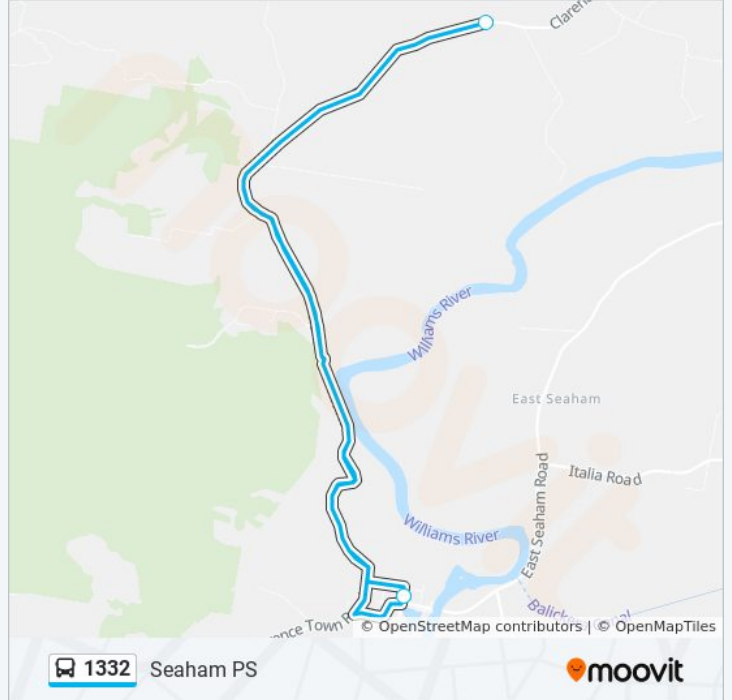

1332 bus time schedules and route maps are available in an offline PDF at moovitapp.com. Use the [Moovit App](#) to see live bus times, train schedule or subway schedule, and step-by-step directions for all public transit in Sydney.

[About Moovit](#) • [MaaS Solutions](#) • [Supported Countries](#) • [Mooviter Community](#)

© 2024 Moovit - All Rights Reserved

Check Live Arrival Times