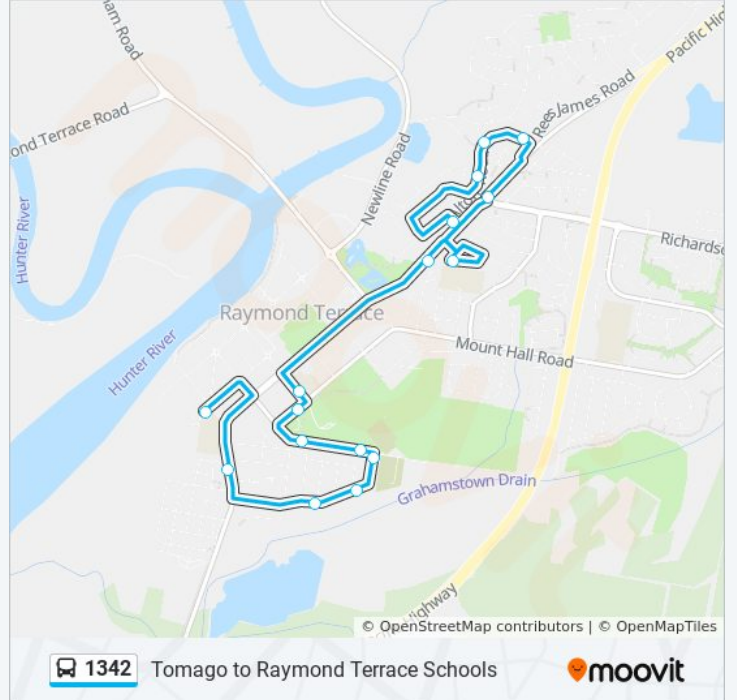

Direction: Raymond Terrace PS

16 stops

[VIEW LINE SCHEDULE](#)

- Tregenna St after Adelaide St
- Alton Rd opp Artell Cl
- Alton Rd at Meehan Rd
- Alton Rd before Rees James Rd
- Adelaide St at Richardson Rd (Hail & Ride)
- Irrawang Public School, Vogeles Pl
- Adelaide St after Carpenter St
- St Brigid's Parish School, William St
- Raymond Terrace Community Hall, Irrawang St
- Elizabeth Ave opp Charles St
- Elizabeth Ave opp Phillip Rd
- Phillip St at Elizabeth Ave
- Phillip Rd opp Windsor St
- Kia Ora Park, Phillip St
- Bettles Park, Adelaide St
- Raymond Terrace Primary School, Sturgeon St

1342 bus Time Schedule

Raymond Terrace PS Route Timetable:

Sunday	Not Operational
Monday	8:28 AM
Tuesday	8:28 AM
Wednesday	8:28 AM
Thursday	8:28 AM
Friday	Not Operational
Saturday	Not Operational

1342 bus Info

Direction: Raymond Terrace PS

Stops: 16

Trip Duration: 20 min

Line Summary:

1342 bus time schedules and route maps are available in an offline PDF at moovitapp.com. Use the [Moovit App](#) to see live bus times, train schedule or subway schedule, and step-by-step directions for all public transit in Sydney.