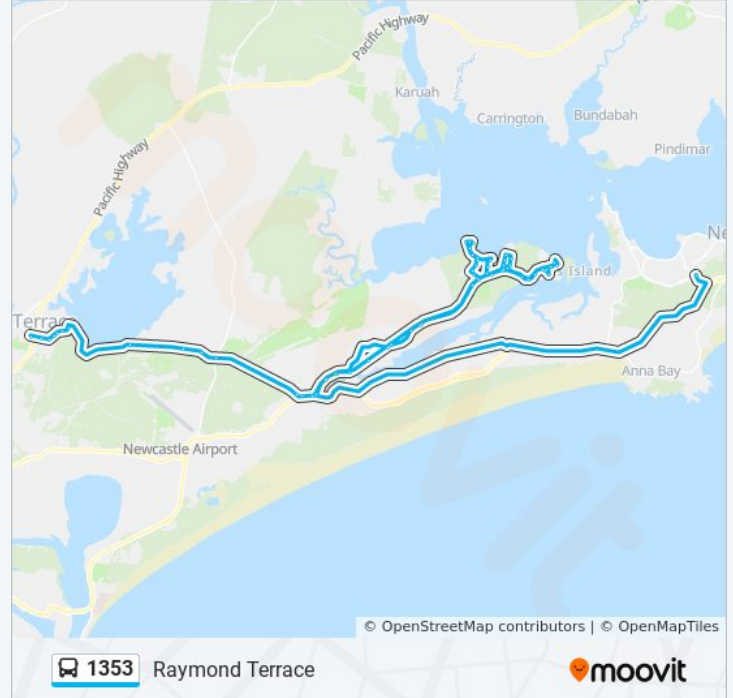

Tanilba Bay Public School, King Albert Ave

President Wilson Walk opp Rigney Rd

Tilligerry Shopping Plaza, President Wilson Walk

Lemon Tree Passage Rd at Fairlands Rd

Fairlands Rd opp Strathmore Rd

Fairlands Rd at Hartford St

Lemon Tree Passage Rd opp Blanch St

Meredith Ave opp Kenneth Pde

Club Lemon Tree, Kenneth Pde

Elaine Ave at Kenneth Pde

Club Lemon Tree, Gould Dr

Meredith Ave after Russell St

Stanley St at Cambridge Ave (Hail & Ride)

Meredith Ave at Cook Pde

Meredith Ave before Johnson Pde

Lemon Tree Passage Rd after Blanch St

Lemon Tree Passage Rd after Crawley Ave

Lemon Tree Passage Rd at Oyster Farm Rd

Tilligerry RSL Club, Lemon Tree Passage Rd

Lemon Tree Passage Rd opp Poilus Pde

Lemon Tree Passage Rd opp Oyster Cove Rd

Lemon Tree Passage Rd at Brownes Rd

442 Lemon Tree Passage Rd

Lemon Tree Passage Rd opp 157

Lemon Tree Passage Rd opp Michael Dr