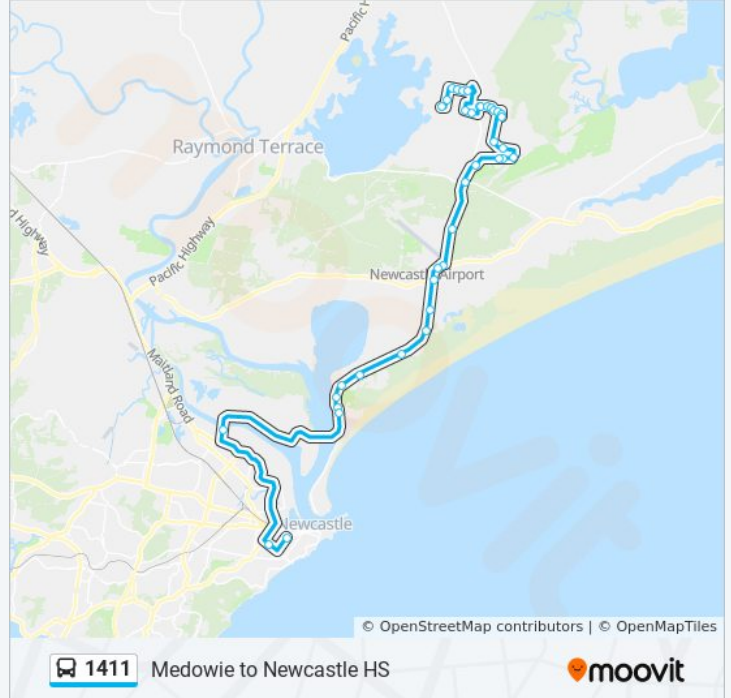

1411

Medowie to Newcastle HS

Get The App

The 1411 bus line Medowie to Newcastle HS has one route. For regular weekdays, their operation hours are:

(1) Newcastle West: 7:11 AM

Use the Moovit App to find the closest 1411 bus station near you and find out when is the next 1411 bus arriving.

Direction: Newcastle West

38 stops

[VIEW LINE SCHEDULE](#)

- Ferodale Rd opp Fairlands Rd
- Waropara Rd opp Medowie Christian School
- Kula Rd before Karwin Rd
- Kula Rd before Court Rd
- Kula Rd after Court Rd
- Kula Rd at Kirrang Dr
- Kirrang Dr at Ferodale Rd
- Ferodale Rd before Peppertree Rd
- Medowie Rd opp Silver Wattle Dr
- Silver Wattle Dr opp Bottle Brush Ave
- Silver Wattle Dr opp Cassias Ave
- Silver Wattle Dr opp Blackbutt Cres
- Silver Wattle Dr at Brush Box Ave
- Brush Box Ave at Coolabah Rd
- Kindlebark Dr opp Tea Tree Dr
- Kindlebark Dr after Rosewood Dr
- James Rd at Brocklesby Rd
- James Rd opp Boyd Bvd
- South St after Koala Cl
- South St opp Potoroo Bvd
- South St opp Sylvan Ave
- South St after Championship Dr

1411 bus Time Schedule

Newcastle West Route Timetable:

Sunday	Not Operational
Monday	7:11 AM
Tuesday	7:11 AM
Wednesday	7:11 AM
Thursday	7:11 AM
Friday	Not Operational
Saturday	Not Operational

1411 bus Info

Direction: Newcastle West

Stops: 38

Trip Duration: 67 min

Line Summary:

Medowie Rd at Richardson Rd
Medowie Rd opp RAAF Base North Gate
Nelson Bay Rd opp Medowie Rd
Nelson Bay Rd opp Slades Rd
Nelson Bay Rd before Lavis Lane
Nelson Bay Rd opp Fullerton Cove Rd
Nelson Bay Rd before Coxs Lane
Nelson Bay Rd after Coxs Lane
Nelson Bay Rd before Seaside Bvd
Bayway Village, Nelson Bay Rd
Nelson Bay Rd opp 1073
Nelson Bay Rd before Vardon Rd
Nelson Bay Rd at Taylor Rd
Tourle Street Bridge, Tourle St
Newcastle High School, Parkway Ave
Union St opp Laman St