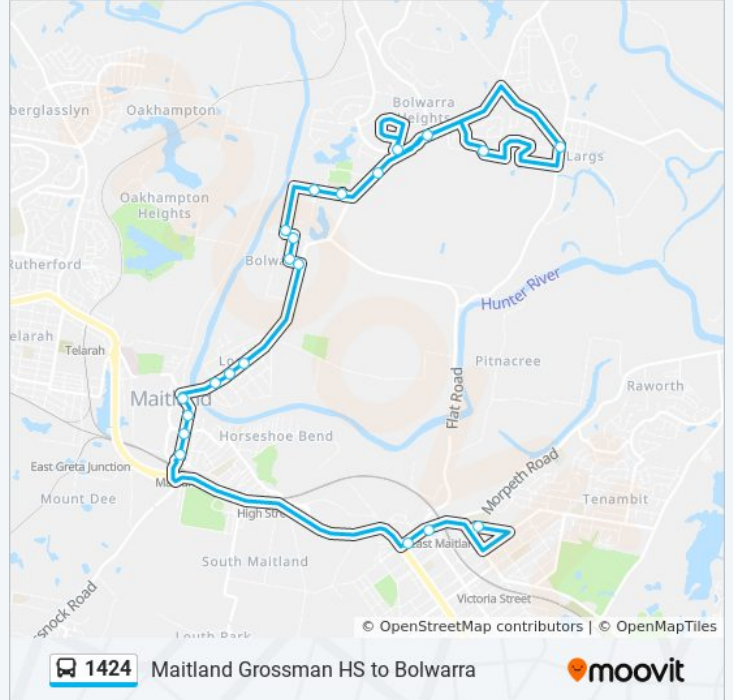

1424

Maitland Grossman HS to Bolwarra

Get The App

The 1424 bus line Maitland Grossman HS to Bolwarra has one route. For regular weekdays, their operation hours are:

(1) Bolwarra Heights: 4:00 PM

Use the Moovit App to find the closest 1424 bus station near you and find out when is the next 1424 bus arriving.

Direction: Bolwarra Heights

21 stops

[VIEW LINE SCHEDULE](#)

Maitland Grossmann High School, Cumberland St

Melbourne St at Lawes St

Melbourne St opp Tyrell St

Church St after Steam St

St Marys Anglican Church, Church St

Highland Way at Hunterglen Dr

1424 bus Time Schedule

Bolwarra Heights Route Timetable:

Sunday	Not Operational
Monday	4:00 PM
Tuesday	4:00 PM
Wednesday	4:00 PM
Thursday	4:00 PM
Friday	Not Operational
Saturday	Not Operational

1424 bus Info

Direction: Bolwarra Heights

Stops: 21

Trip Duration: 32 min

Line Summary:

1424 bus time schedules and route maps are available in an offline PDF at moovitapp.com. Use the [Moovit App](#) to see live bus times, train schedule or subway schedule, and step-by-step directions for all public transit in Sydney.